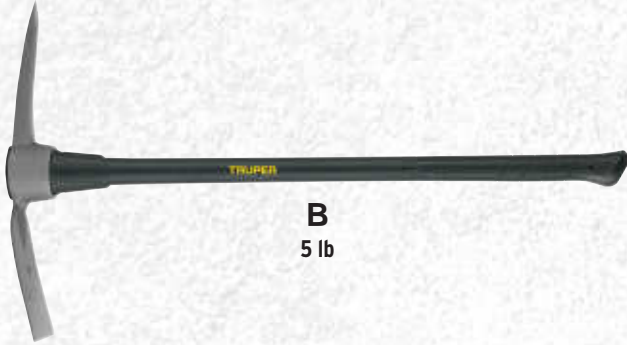

Pick Mattocks

B
5 lb

Railroad Picks

Handle knob design delivers improved ergonomics and comfort.

Rapid Digger

Mattock & Pick Heads

KEY	CODE	ITEM	UPC CODE	DESCRIPTION	HANDLE	BUNDLE Units / Weight (lb)	GAYLORD Units / Weight (lb)
A	32655	TP-2 1/2F	755625 012845	2 1/2 lb Pick Mattock, Fiberglass Handle	36"	4 / 22	80 / 500
B	31614	TP-5F	755625 004659	5 lb Pick Mattock, Fiberglass Handle	36"	4 / 30	60 / 528
C	35199	TH-2.5F	755625 045300	2 1/2 lb Cutter Mattock, Fiberglass Handle	36"	4 / 21	80 / 477
D	31638	TH-5F	755625 004666	5 lb Cutter Mattock, Fiberglass Handle	36"	4 / 29	60 / 513
E	31641	ZP-5F	755625 004673	5 lb Railroad Pick, Fiberglass Handle	36"	4 / 29	68 / 554
F	31646	ZP-6F	755625 004826	6 lb Railroad Pick, Fiberglass Handle	36"	4 / 34	68 / 625
G	32739	RATI-F	755625 013361	Rapid Digger / Cultivator, Fiberglass Handle	16"	4 / 9	64 / 194
H	35272	TH-5	042904 401057	5 lb Cutter Mattock Head	-----	6 / 29	192 / 982
I	35273	TP-5	042904 402054	5 lb Pick Mattock Head	-----	6 / 30	192 / 1,020
J	35274	ZP-5	042904 501054	5 lb Railroad Pick Head	-----	6 / 30	192 / 1,015
K	35275	ZP-6	042904 501061	6 lb Railroad Pick Head	-----	6 / 36	144 / 934