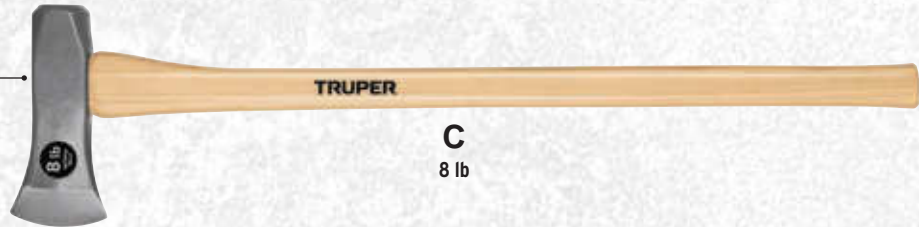

WARNING: Do not strike the back of the axe/maul head with another striking tool to avoid injury.

Shock-absorbent guard for overstrike protection.

KEY	CODE	ITEM	UPC CODE	DESCRIPTION	HANDLE	BUNDLE Units / Weight (lb)	GAYLORD Units / Weight (lb)
A	32692	TJ-3H-C	042904 000038	3 lb Splitting Maul, Hickory Handle	16"	4 / 14	192 / 757
B	30966	TJ-6AH	755625 002433	6 lb Splitting Maul, Axe Eye, Hickory Handle	34"	4 / 30	140 / 1,074
C	30968	TJ-8AH	755625 002440	8 lb Splitting Maul, Axe Eye, Hickory Handle	34"	4 / 37	120 / 1,154
D	30955	TJ-6H	755625 326805	6 lb Splitting Maul, Overstrike Protector, Hickory Handle	36"	4 / 30	140 / 1,085
E	30956	TJ-8H	755625 326973	8 lb Splitting Maul, Overstrike Protector, Hickory Handle	36"	4 / 37	120 / 1,161