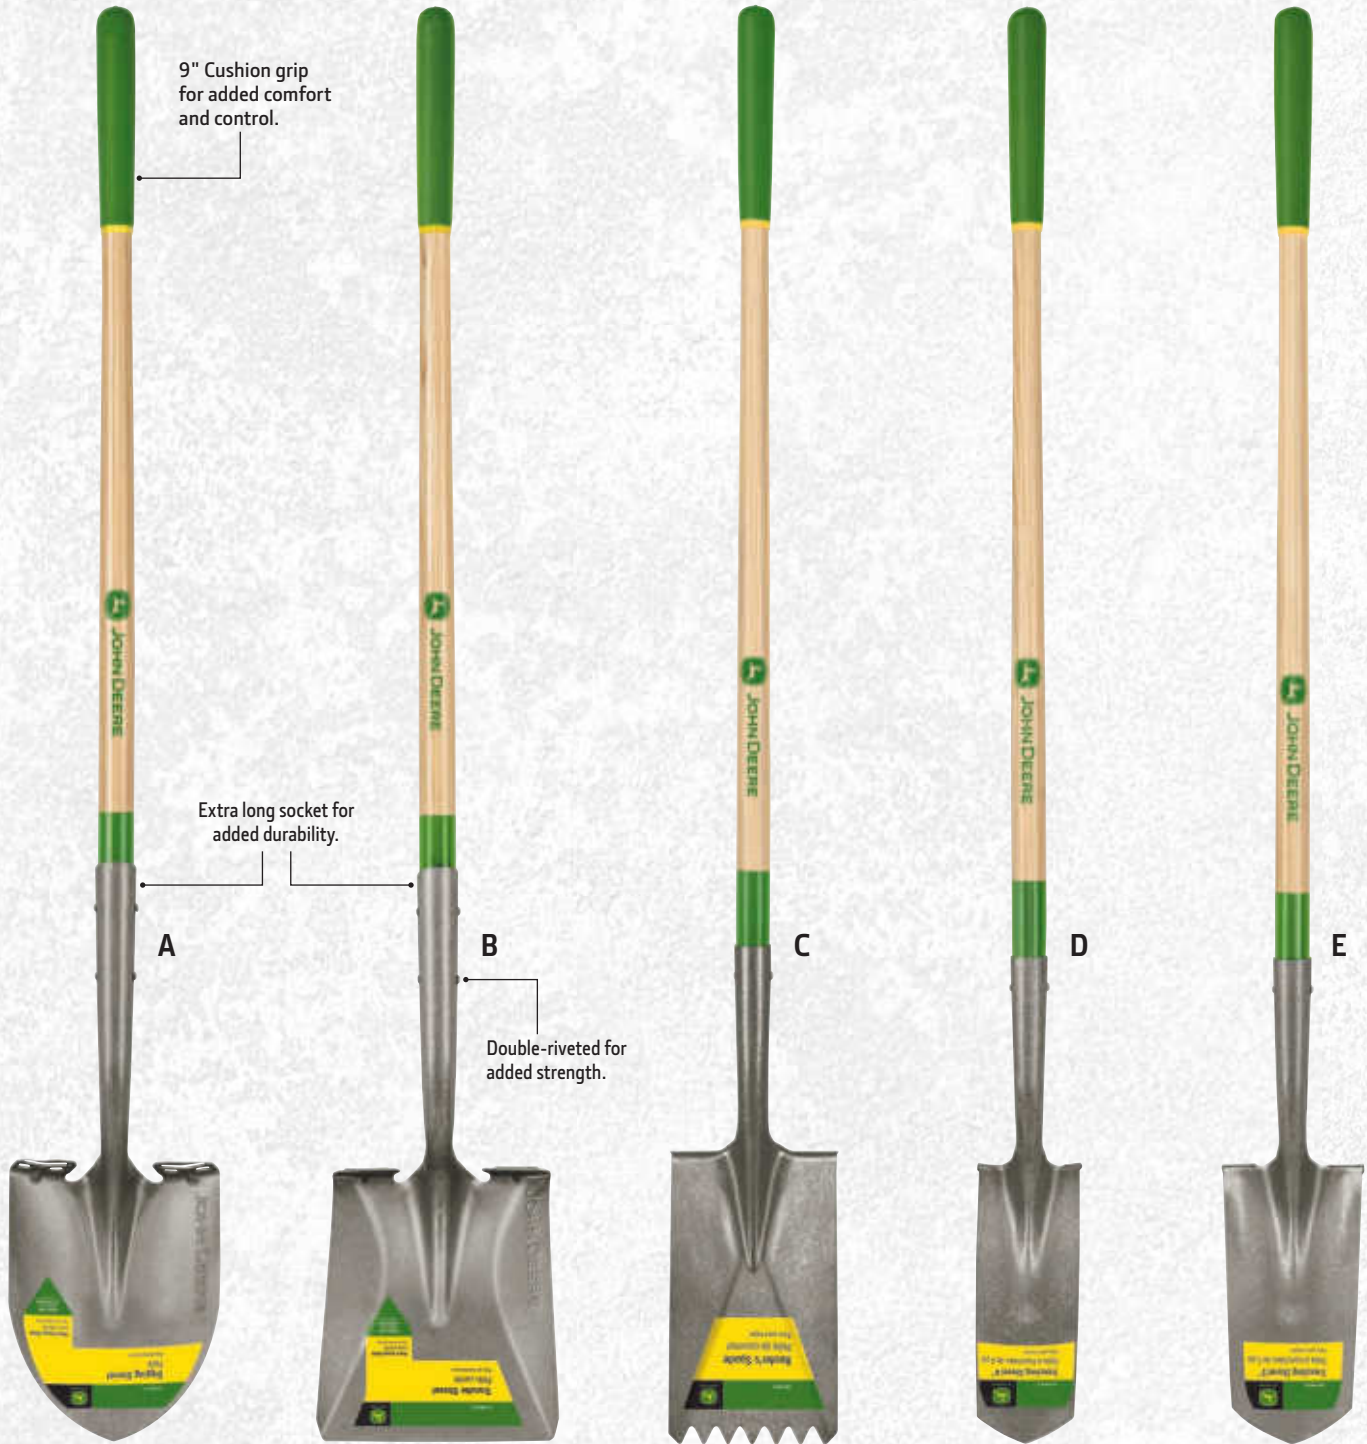

KEY	CODE	ITEM	AMES ITEM No.	UPC CODE	DESCRIPTION	HANDLE	BUNDLE Units / Weight (lb)	GAYLORD Units / Weight (lb)
A	35114	PRL-RBA-SP-JD	2593600	755625 043573	Round-Point Shovel, Extended Steps, Extended Socket, Hardwood Handle, 9" Grip	48"	6 / 30	240 / 1,318
B	35115	PCL-RBA-SP-JD	3593700	755625 043580	Square-Point Shovel, Extended Steps, Extended Socket, Hardwood Handle, 9" Grip	48"	6 / 33	210 / 1,252
C	35118	ROOF-RBA-JD	46141	755625 043610	Roofer's Spade, Rolled Steps, Hardwood Handle, 9" Grip	48"	6 / 29	108 / 624
D	35122	TRS-4-RBA-JD	2594600	755625 043658	Trenching Shovel, 4" Blade, Rolled Steps, Hardwood Handle, 9" Grip	48"	6 / 21	144 / 621
E	35123	TRS-5-RBA-JD	3594600	755625 043665	Trenching Shovel, 5" Blade, Rolled Steps, Hardwood Handle, 9" Grip	48"	6 / 22	144 / 653