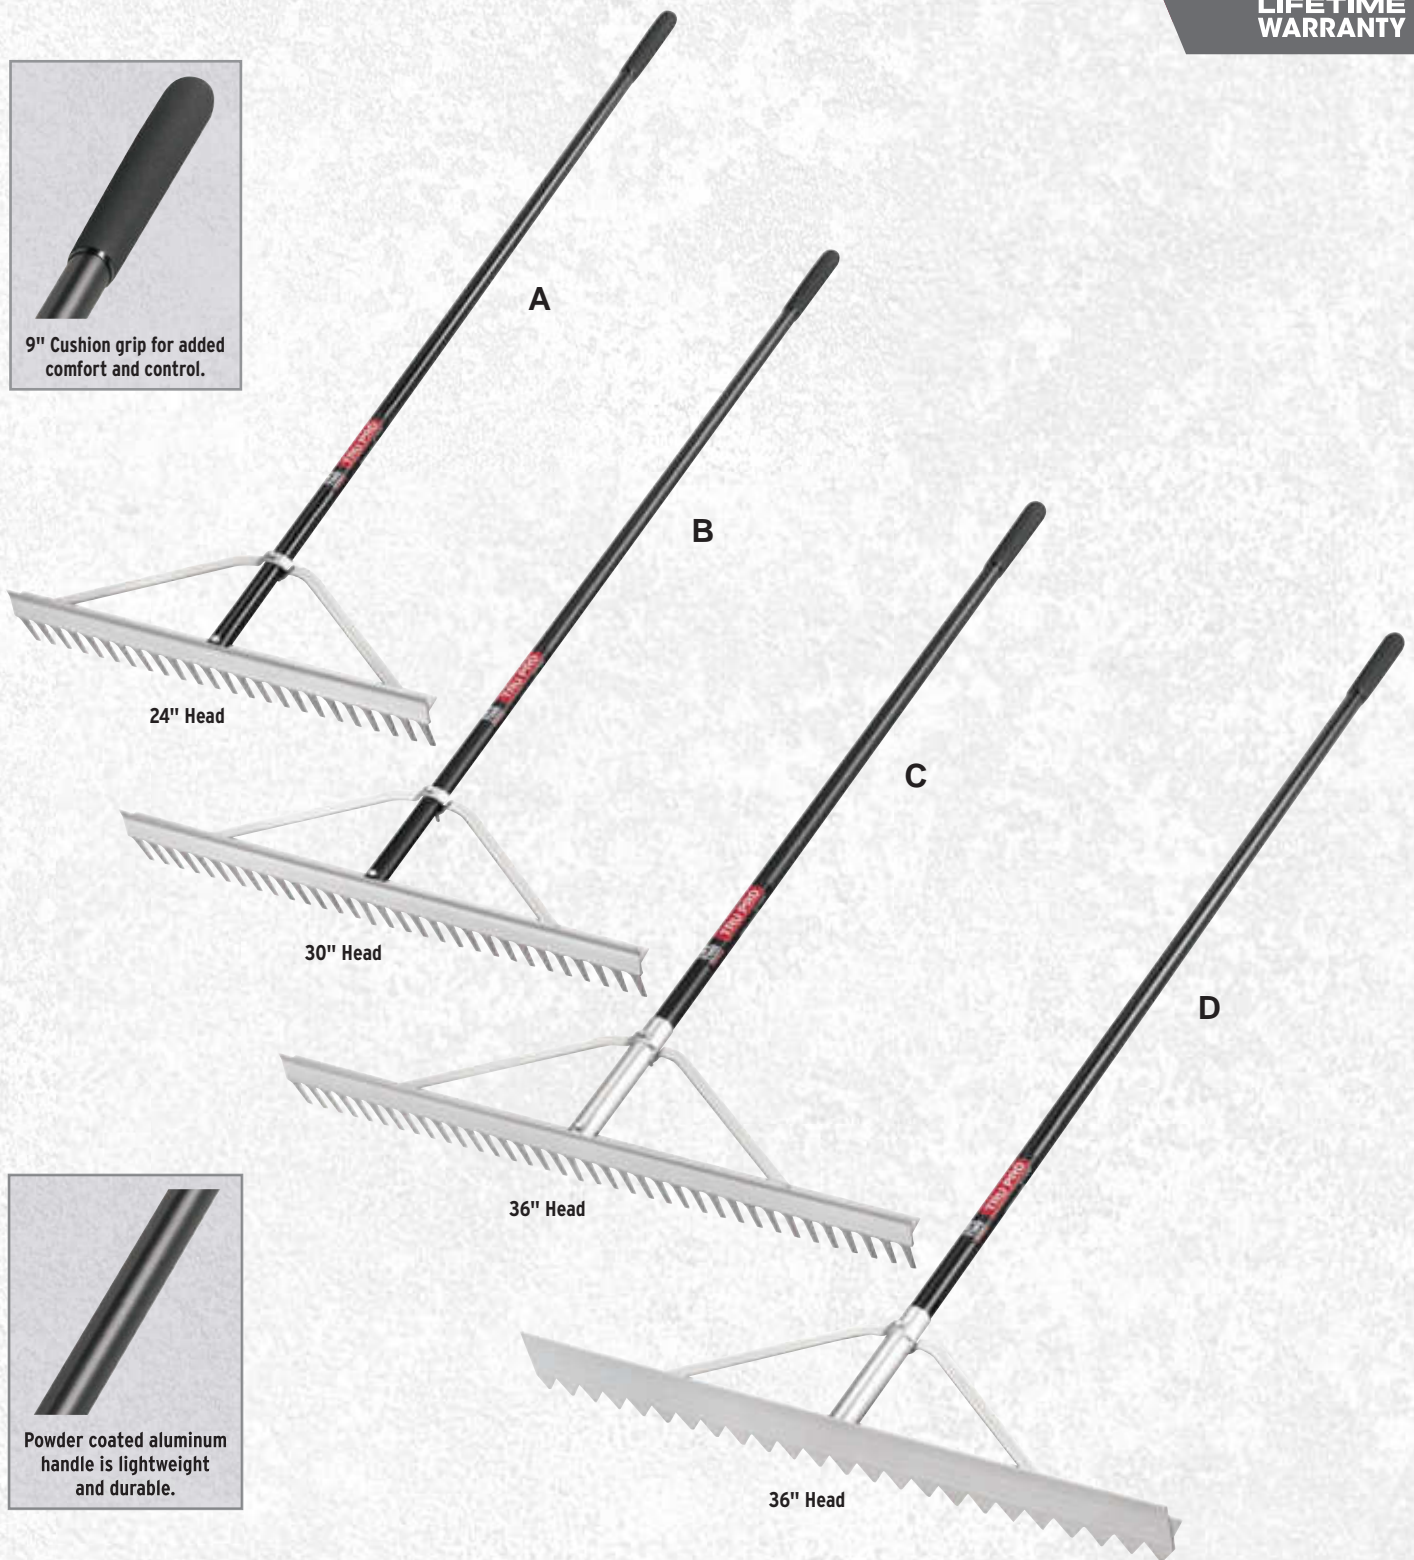

9" Cushion grip for added comfort and control.

Powder coated aluminum handle is lightweight and durable.

KEY	CODE	ITEM	AMES ITEM No.	UPC CODE	DESCRIPTION	HANDLE	BUNDLE Units / Weight (lb)	GAYLORD Units / Weight (lb)
A	33053	RALU-24	63136	755625 006721	24" Aluminum Landscape Rake, Aluminum Handle, 9" Grip	66"	2 / 6	56 / 288
B	33022	RALU-30	63137	755625 016614	30" Aluminum Landscape Rake, Aluminum Handle, 9" Grip	66"	2 / 6	36 / 257
C	32400	RALU-36	63000	755625 010810	36" Aluminum Landscape Rake, Aluminum Handle, 9" Grip	66"	2 / 7	28 / 215
D	33104	RALU-36A	63133	755625 010315	36" Aluminum Asphalt Lute, Aluminum Handle, 9" Grip	82"	2 / 8	28 / 255