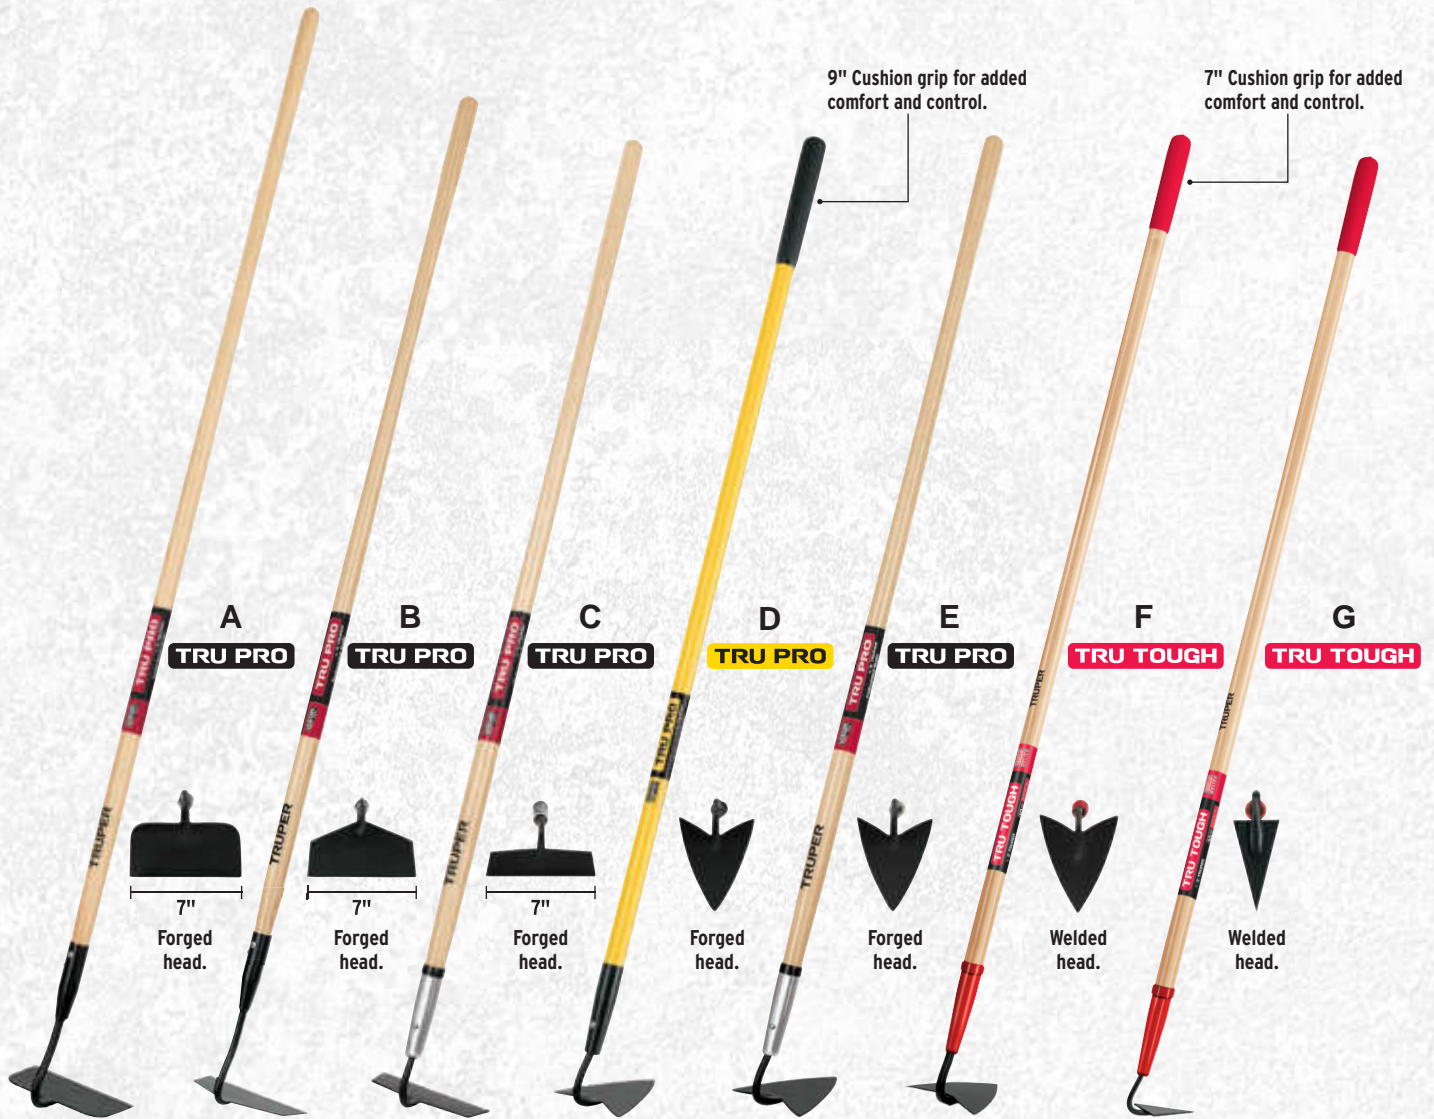

One-piece forged head provides lifetime durability.

KEY	CODE	ITEM	AMES ITEM No.	UPC CODE	DESCRIPTION	HANDLE	BUNDLE Units / Weight (lb)	GAYLORD Units / Weight (lb)
A	33574	ATME-X	70110	755625 020154	7" Forged Meadow Hoe, Hardwood Handle, Socket Pattern	60"	6 / 19	240 / 873
B	33573	ATB-X	67127	755625 020147	7" Forged Beet Hoe, Hardwood Handle, Socket Pattern	54"	6 / 15	240 / 725
C	33571	ATO-X	66135	755625 020123	7" Forged Onion Hoe, Hardwood Handle	54"	6 / 14	240 / 660
D	35174	ATW-X-F	-----	755625 044884	5" Forged Warren Hoe, Fiberglass Handle, 9" Grip	54"	6 / 16	240 / 740
E	33572	ATW-X	2826600	755625 020130	5" Forged Warren Hoe, Hardwood Handle	54"	6 / 15	240 / 669
F	30002	ATW	-----	755625 004239	Welded Warren Hoe, 4 3/4" Head, Wood Handle, 7" Grip	54"	6 / 11	240 / 547
G	35160	ATC-W	1843500	755625 044280	Cultivator Weeder Hoe, 2" Head, Wood Handle, 7" Grip	54"	6 / 12	144 / 344