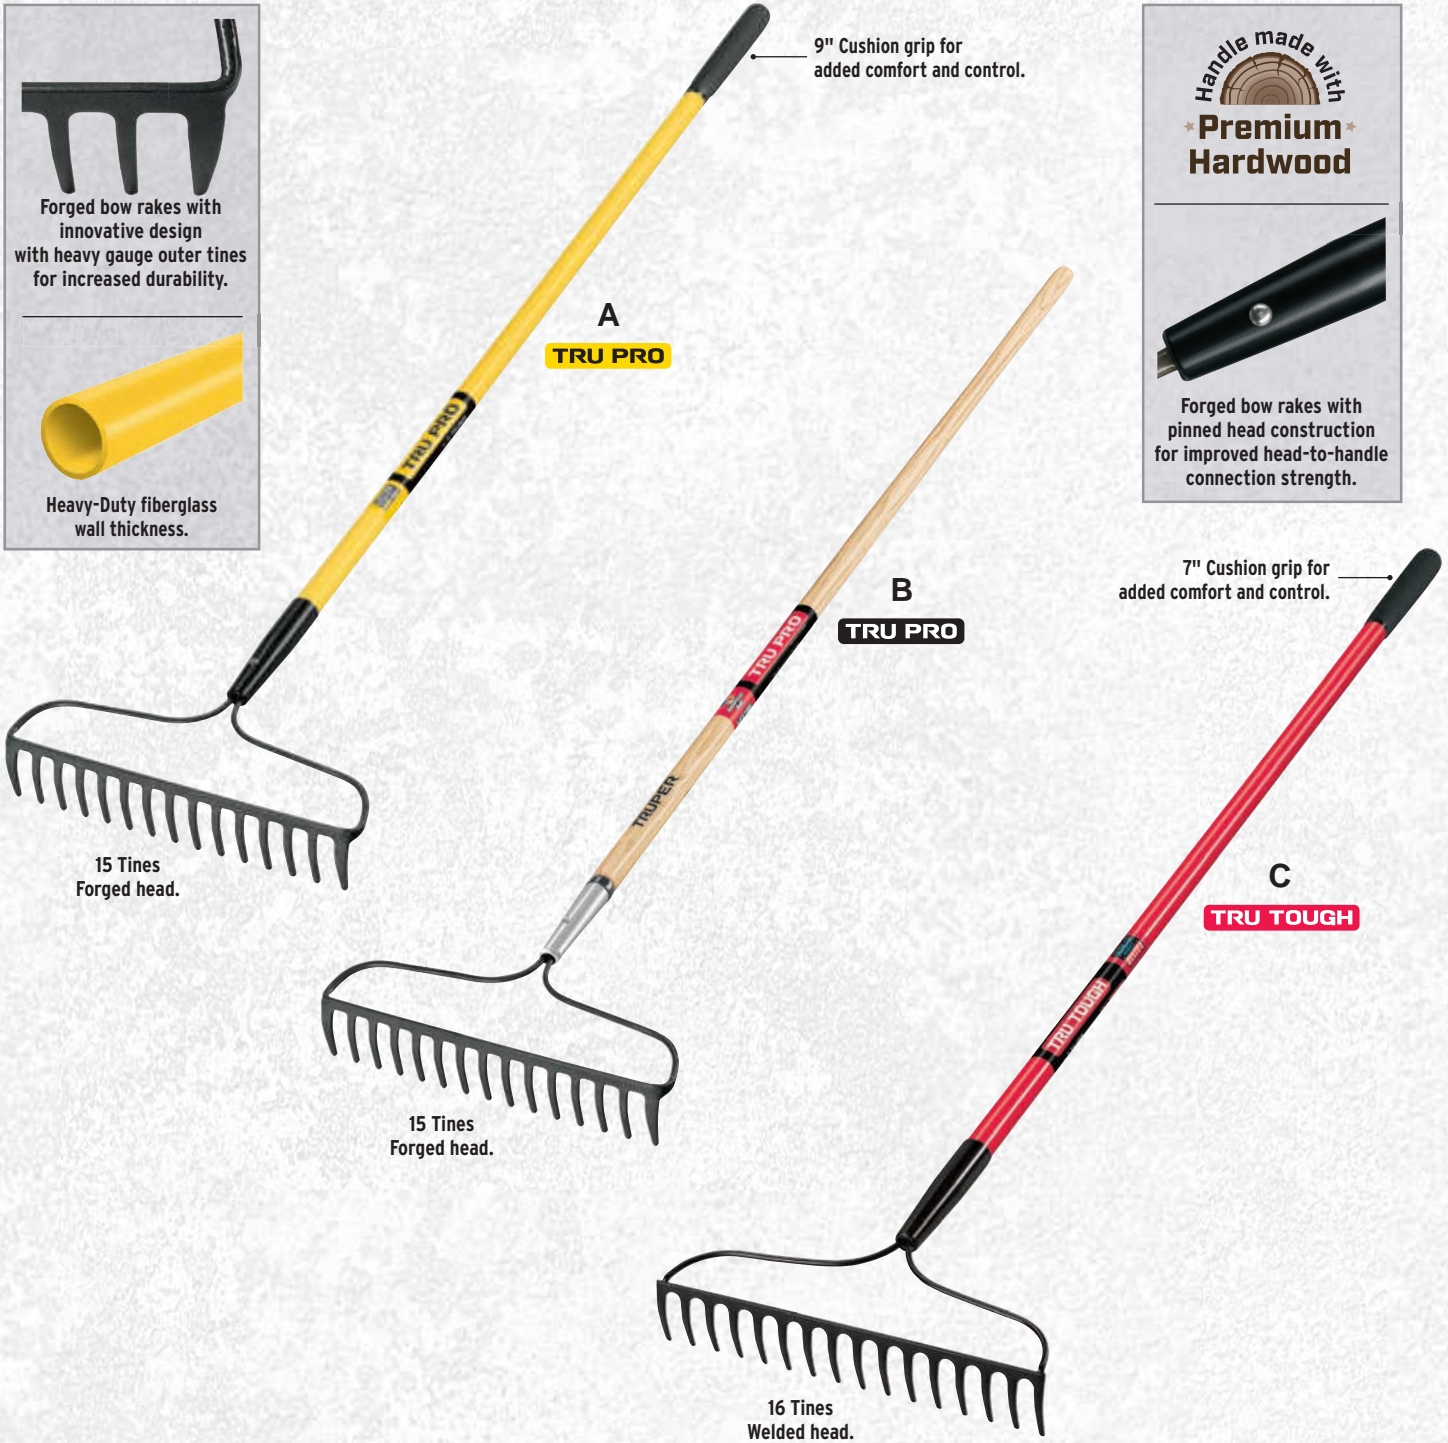

Forged bow rakes with innovative design with heavy gauge outer tines for increased durability.

Heavy-Duty fiberglass wall thickness.

9" Cushion grip for added comfort and control.

Handle made with
Premium
Hardwood

Forged bow rakes with pinned head construction for improved head-to-handle connection strength.

7" Cushion grip for added comfort and control.

15 Tines
Forged head.

15 Tines
Forged head.

16 Tines
Welded head.