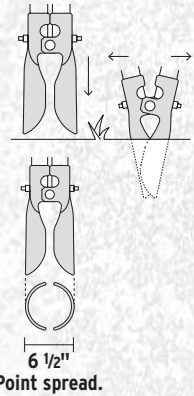

9" Cushion grips for added comfort and control.

Heavy gauge socket.

15 Gauge.

Tempered steel blades.

A

TRU PRO
MAX STEEL

B

TRU PRO

C

TRU PRO

KEY	CODE	ITEM	AMES ITEM No.	UPC CODE	DESCRIPTION	HANDLE	BUNDLE Units / Weight (lb)	GAYLORD Units / Weight (lb)
A	34696	CA-38ST	78007	755625 039439	Hercules Pattern, Heavy-Duty Post Hole Digger, Steel Handles, 9" Grips	48"	2 / 26	100 / 1,412
B	30379	CA-38E	78005	755625 121561	Hercules Pattern, Heavy-Duty Post Hole Digger, Square Hardwood Handles	48"	2 / 19	100 / 1,074
C	30382	CA-38F	78006	755625 125521	Hercules Pattern, Heavy-Duty Post Hole Digger, Fiberglass Handles, 9" Grips	48"	2 / 19	100 / 1,080