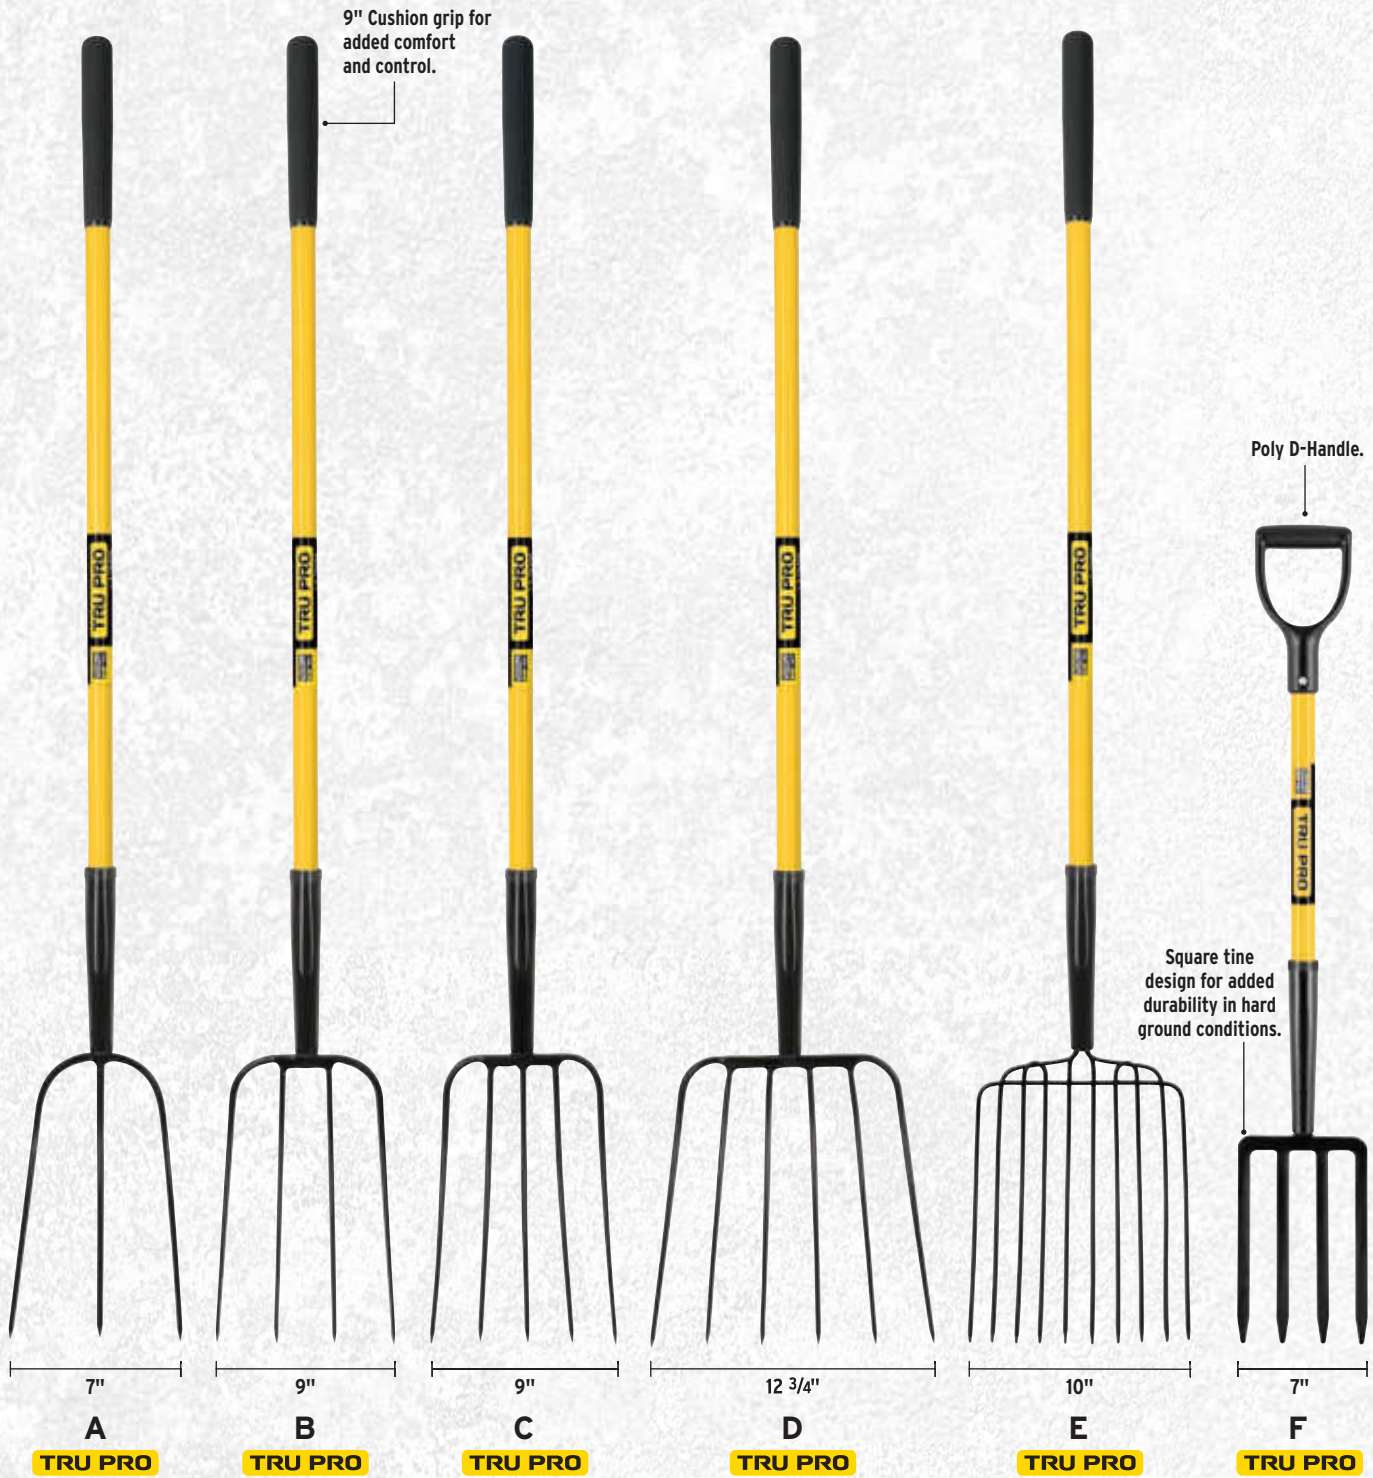

KEY	CODE	ITEM	AMES ITEM No.	UPC CODE	DESCRIPTION	HANDLE	BUNDLE Units / Weight (lb)	GAYLORD Units / Weight (lb)
A	35176	BPJ-3F	-----	755625 044921	Manure Fork, 3 Tines, Fiberglass Handle, 9" Grip	50"	6 / 21	120 / 537
B	30320	BPJ-4F	-----	755625 125385	Manure Fork, 4 Tines, Fiberglass Handle, 9" Grip	50"	6 / 24	120 / 593
C	30323	BPJ-5F	-----	755625 125453	Manure Fork, 5 Tines, Fiberglass Handle, 9" Grip	50"	6 / 25	240 / 1,104
D	35177	BPJ-6F	-----	755625 044969	Manure Fork, 6 Tines, Fiberglass Handle, 9" Grip	50"	6 / 28	108 / 625
E	35178	BPJ-10LF	-----	755625 044976	Manure / Bedding Fork, 10 Tines, Fiberglass Handle, 9" Grip	50"	6 / 26	108 / 594
F	30299	BJ-4F	2826400	755625 523983	Spading Fork, 4 Tines, Fiberglass, Poly D-Handle	30"	6 / 22	300 / 1,216