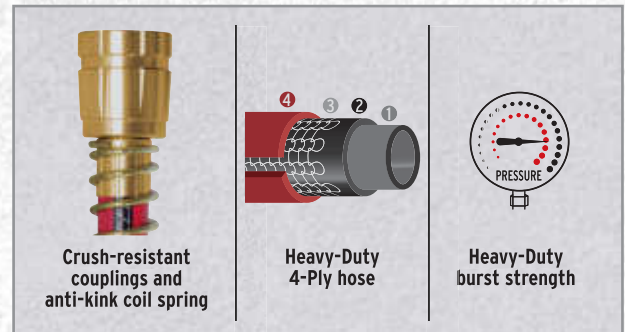

NEW
PRODUCTS

TRU PRO
5/8" Diameter

Kink-resistant technology

Anti-twist

Radial knitting for improved burst strength

Anti-leakage rubber gasket

GARDEN PRO
5/8" Diameter

KEY	CODE	ITEM	UPC CODE	DESCRIPTION	BUNDLE Units / Weight (lb)	GAYLORD Units / Weight (lb)
A	35311	GH-1006	755625 047656	100 ft Extra-Reinforced Hose with Metal Couplings, 5/8"	3 / 44	54 / 882
B	35306	GH-504	755625 047601	50 ft Extra-Reinforced Hose with Metal Couplings, 5/8"	6 / 59	144 / 1,153
C	35308	GH-754	755625 047625	75 ft Extra-Reinforced Hose with Metal Couplings, 5/8"	3 / 32	108 / 1,233
D	35310	GH-1004	755625 047649	100 ft Extra-Reinforced Hose with Metal Couplings, 5/8"	3 / 44	72 / 1,140