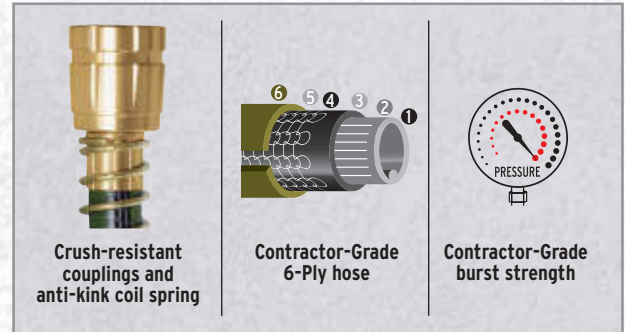

NEW
PRODUCTS

TRU PRO
5/8" Diameter

Kink-resistant technology

Anti-twist

Radial knitting for improved burst strength

Anti-leakage rubber gasket

GARDEN PRO
5/8" Diameter

KEY	CODE	ITEM	UPC CODE	DESCRIPTION	BUNDLE Units / Weight (lb)	GAYLORD Units / Weight (lb)
A	35311	GH-1006	755625 047656	100 ft Extra-Reinforced Hose with Metal Couplings, 5/8"	3 / 44	54 / 882
B	35306	GH-504	755625 047601	50 ft Extra-Reinforced Hose with Metal Couplings, 5/8"	6 / 59	144 / 1,153
C	35308	GH-754	755625 047625	75 ft Extra-Reinforced Hose with Metal Couplings, 5/8"	3 / 32	108 / 1,233
D	35310	GH-1004	755625 047649	100 ft Extra-Reinforced Hose with Metal Couplings, 5/8"	3 / 44	72 / 1,140