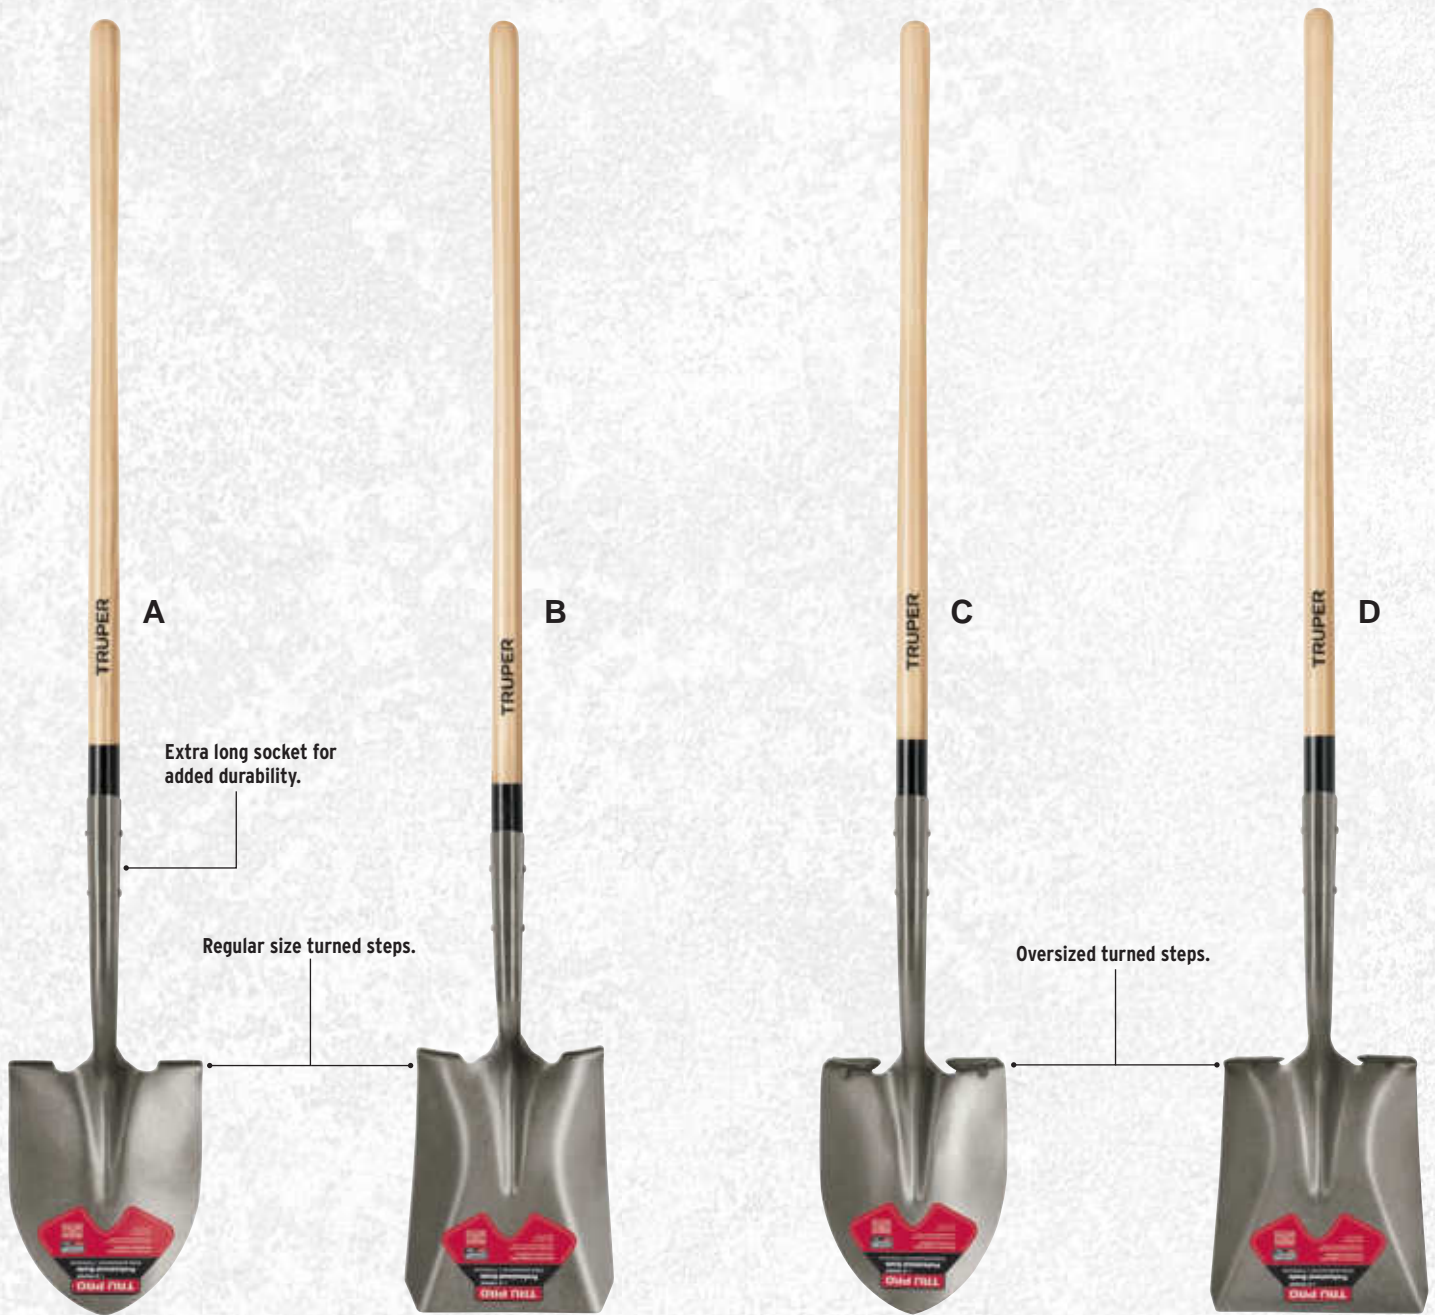

**LIFETIME
WARRANTY**

KEY	CODE	ITEM	AMES ITEMS No.	UPC CODE	DESCRIPTION	GAUGE	HANDLE	BUNDLE Units / Weight (lb)	GAYLORD Units / Weight (lb)
A	31207	PRL-RBA	45520	755625 128591	Round-Point Shovel, Turned Steps, Hardwood Handle, Extended Socket	14	48"	6 / 28	240 / 1,237
B	31208	PCL-RBA	44124	755625 338471	Square-Point Shovel, Turned Steps, Hardwood Handle	14	48"	6 / 29	210 / 1,138
C	34105	PRL-RBA-SP	45530	755625 030504	Round-Point Shovel, Extended Steps, Hardwood Handle, Extended Socket	14	48"	6 / 29	240 / 1,264
D	34279	PCL-RBA-SP	-----	755625 033871	Square-Point Shovel, Extended Steps, Hardwood Handle, Extended Socket	14	48"	6 / 32	210 / 1,225