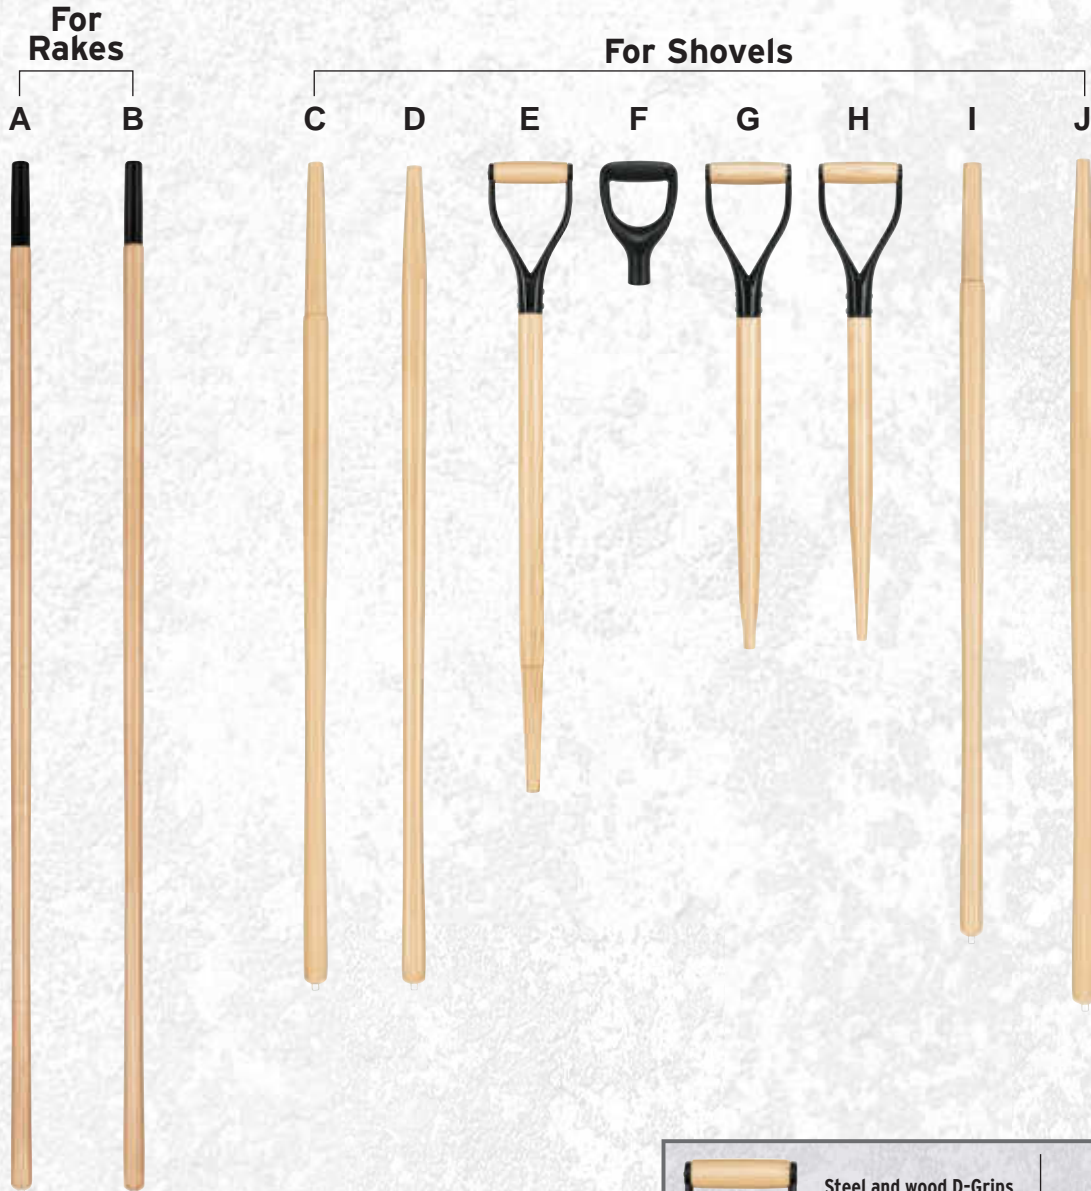

For Forks

F

G

For Ditch Bank Blade

H

5" Grip for added comfort and control.
(New design available Q3 2024)

All hickory handles include wood and steel wedge for assembly.

Staple for hanging product.

KEY	CODE	ITEM	UPC CODE	DESCRIPTION	HANDLE	BUNDLE Units / Weight (lb)	GAYLORD Units / Weight (lb)
A	30839	MG-ZP-5F	755625 005014	Fiberglass Handle for 5 & 6 lb Pick #6 Eye	36"	6 / 16	192 / 579
B	35066	MG-TJAH	755625 042453	Hickory Handle for Splitting Maul - Axe Eye	35"	6 / 10	132 / 288
C	35084	MG-AL-1ME	755625 042637	Fiberglass Handle for Eye Hoe, 5" Grip	54"	6 / 13	84 / 261
D	35082	MG-ATB	755625 042613	Hardwood Handle for Beet Hoe	54"	6 / 9	96 / 216
E	35073	MG-ATO	755625 042521	Hardwood Handle for Shank Pattern Hoes	54"	6 / 9	120 / 262
F	35080	MG-BJ-E	755625 042590	Steel D-Wood Handle for Spading Fork	30"	6 / 11	96 / 228
G	35078	MG-BPJ-48	755625 042576	Hardwood Handle for Manure Fork	48"	6 / 11	84 / 235
H	35069	MG-DBB-16	755625 042484	Hardwood Handle for Ditch Bank Blade	38"	6 / 11	108 / 263