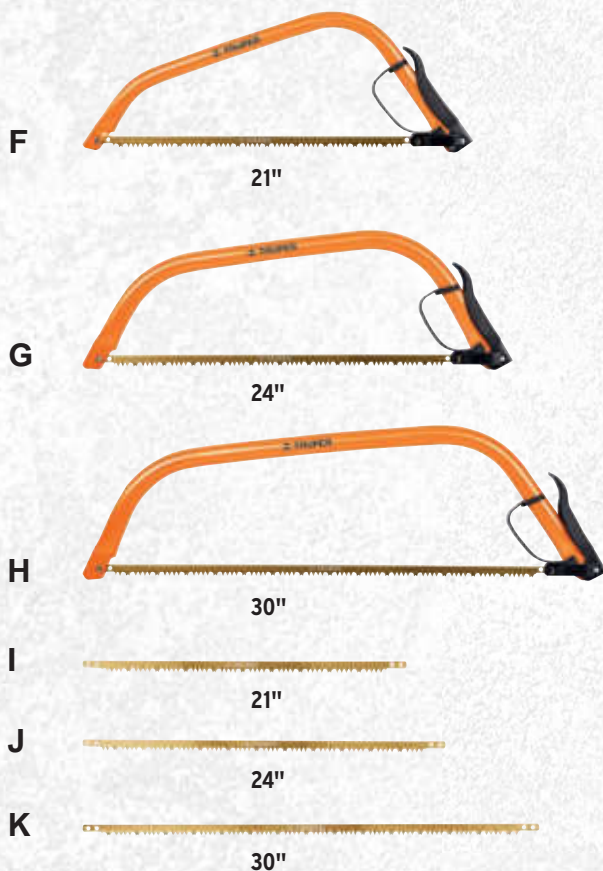

Pruning Notch for Grabbing and Cutting larger branches.

Hang up hole for convenient storage.

Ergonomic oval grips for added comfort and control.

KEY	CODE	ITEM	UPC CODE	DESCRIPTION	TOTAL LENGHT	BUNDLE Units / Weight (lb)	GAYLORD Units / Weight (lb)
A	31476	TB-17	755625 003911	22" Hedge Shears, 10" Precision Ground Blade, Steel Handles with Grips	22"	6 / 16	108 / 368
B	31477	TB-19	755625 003928	23" Hedge Shears, 12" Precision Ground Blade, Steel Handles with Grips	23"	6 / 16	126 / 425
C	31484	TE-19S	755625 533029	23 3/8" Hedge Shears, 12" Serrated Blade with Tension Knob, Steel Handles with Grips	23 3/8"	6 / 15	192 / 560
D	31479	TB-122	755625 003935	28" Bypass Loppers, Tubular Steel Handles with Grips, Rubber Bumper Guard	28"	6 / 18	90 / 346
E	31469	T-122E	755625 132765	28" Bypass Loppers, Compound Action, Tubular Steel Handles with Grips, Rubber Bumper Guard	28"	6 / 17	96 / 335
F	31481	TF-122	755625 129581	29" Forged Bypass Loppers, Lightweight Oval Aluminum Handles with Grips, Rubber Bumper Guard	29"	6 / 17	96 / 353
G	31488	T-40	755625 000262	31 1/2" Heavy-Duty Forged Bypass Loppers, Hardwood Handles, Large Capacity Head, Truper Expert	31 1/2"	3 / 16	60 / 390

KEY	CODE	ITEM	UPC CODE	DESCRIPTION	BUNDLE Units / Weight (lb)	GAYLORD Units / Weight (lb)
A	31550	T-20	755625 541321	6" Forged Mini-Pruning Snips	6 / 2	36 / 12
B	31554	T-24	755625 504791	8" Forged Pruning Snips	6 / 3	36 / 20
C	38463	T-66	755625 003959	6" Forged Bypass Pruners	6 / 3	36 / 16
D	31564	T-67	755625 504487	8" Forged Bypass Pruners	6 / 5	36 / 28
E	33180	TR-82M-F	755625 011114	16" Tree Pruner, 11.8 ft Fiberglass Telescoping Handle, Compound Action Head	6 / 32	150 / 854
F	31005	REP-TR-82M-F	755625 035370	Replacement Blade for Tree Pruner	6 / 2	36 / 13
G	33578	FRUT-MG82	755625 020079	Fruit Picker, 96" Telescoping Aluminum Handle	2 / 4	90 / 243