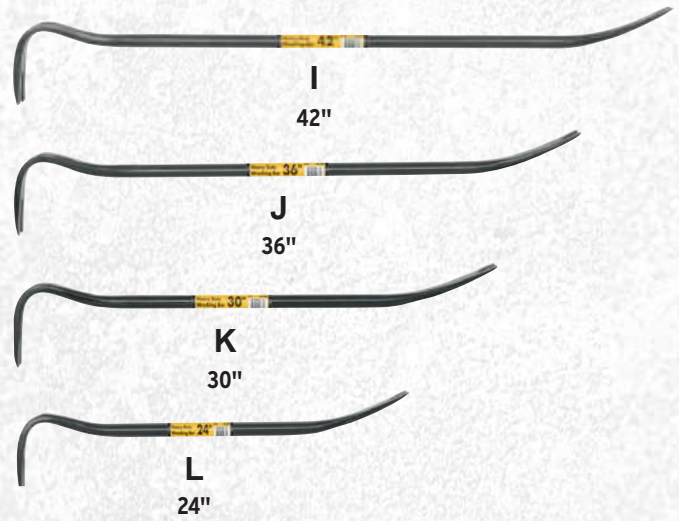

Wrecking Bars

Hex Bar

Stripping Bars

Hex Bar

Heavy-Duty Wrecking Bars

Round Bar

NEW
PRODUCTS

Utility Bar

Flat and small bar with double end nail slot.

KEY	CODE	ITEM	UPC CODE	DESCRIPTION	LENGTH	BUNDLE Units / Weight (lb)	GAYLORD Units / Weight (lb)
A	35266	BU-120	755625 046192	12 1/2 lb Wrecking Bar, Hex Bar 1"	48"	6 / 75	90 / 1,197
B	35265	BU-105	755625 046185	6 1/4 lb Wrecking Bar, Hex Bar 3/4"	42"	6 / 36	198 / 1,241
C	35264	BU-90	042904 360002	5 1/2 lb Wrecking Bar, Hex Bar 3/4"	36"	6 / 32	216 / 1,175
D	35263	BU-75	042904 300008	4 5/8 lb Wrecking Bar, Hex Bar 3/4"	30"	6 / 27	324 / 1,493
E	35262	BU-60	042904 240007	3 3/4 lb Wrecking Bar, Hex Bar 3/4"	24"	6 / 22	252 / 985
F	35261	BU-45	042904 180006	3 lb Wrecking Bar, Hex Bar 5/8"	18"	6 / 16	396 / 1,193
G	30130	BE-1C	755625 001450	11 3/4 lb Stripping Bar with Claw, Hex Bar 1"	48"	6 / 75	90 / 1,187
H	35267	BE-7/8C	042904 420003	8 lb Stripping Bar with Claw, Hex Bar 7/8"	42"	6 / 51	180 / 1,529
I	35351	BU-105X	755625 048400	8 lb Heavy-Duty Wrecking Bar, Round Bar 7/8"	42"	6 / 47	120 / 991
J	35350	BU-90X	755625 048394	7 lb Heavy-Duty Wrecking Bar, Round Bar 7/8"	36"	6 / 41	144 / 1,031
K	35349	BU-75X	755625 048387	6 lb Heavy-Duty Wrecking Bar, Round Bar 7/8"	30"	6 / 34	216 / 1,271
L	35348	BU-60X	755625 048370	5 lb Heavy-Duty Wrecking Bar, Round Bar 7/8"	24"	6 / 28	210 / 1,042
M	30262	BA-UT-15	755625 347459	2 lb Utility Bar, Flat Bar 15"	15"	6 / 8	528 / 801