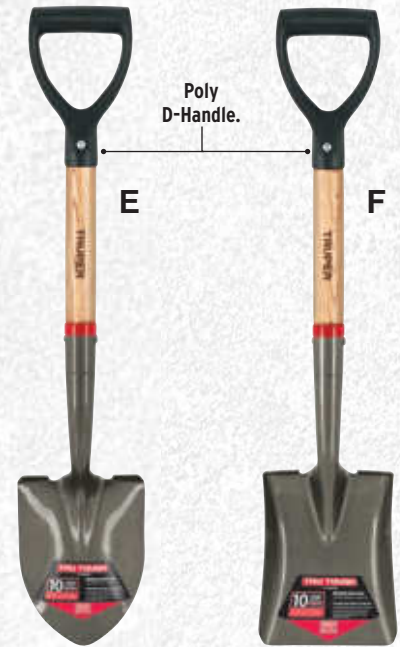

Larger collar for increased head-to-handle connection strength.

Innovative EZ Digger wider design provides bigger support area.

KEY	CODE	ITEM	AMES ITEMS No.	UPC CODE	DESCRIPTION	GAUGE	HANDLE	BUNDLE Units / Weight (lb)	GAYLORD Units / Weight (lb)
A	31184	PRL-E	2535600	755625 10121	Round-Point Shovel, Wood Handle, Midsized Steps, 7" Grip	16	48"	6 / 24	240 / 1,086
B	33037	PRL-ES	-----	755625 016812	Round-Point Shovel, Wood Handle, Midsized Steps	16	48"	6 / 24	240 / 1,068
C	31188	PCL-E	2535700	755625 305251	Square-Point Shovel, Wood Handle, Midsized Steps, 7" Grip	16	48"	6 / 26	240 / 1,141
D	33041	PCL-ES	-----	755625 016850	Square-Point Shovel, Wood Handle, Midsized Steps	16	48"	6 / 25	240 / 1,145
E	35159	PRL-ZD	-----	755625044273	Round-Point Floral Shovel, Wood Handle, Midsized Steps EZ Digger	17	45"	6 / 15	168 / 540

10 YEAR
WARRANTY

7" Soft cushioned grip for added comfort and control.

Handle made with
Premium Wood

Rivetless steel ring that connects the shovel head and fiberglass handle, making one very strong connection with maximum durability.

Trunk Buddies

KEY	CODE	ITEM	AMES ITEMS No.	UPC CODE	DESCRIPTION	GAUGE	HANDLE	BUNDLE Units / Weight (lb)	GAYLORD Units / Weight (lb)
A	32402	PRL-FV	25332100	755625 010834	Round-Point Shovel, Fiberglass Handle, Midsize Steps, 7" Grip	16	47"	6 / 23	240 / 1,036
B	32403	PCL-FV	25337100	755625 010841	Square-Point Shovel, Fiberglass Handle, Midsize Steps, 7" Grip	16	47"	6 / 25	240 / 1,118
C	31272	PIR-E	40104	755625 006523	#2 Irrigation Shovel, Wood Handle, Rolled Steps	16	48"	6 / 23	108 / 529
D	31271	PARRO	40108	755625 006516	Perforated Rice Shovel, Wood Handle, Rolled Steps	16	48"	6 / 23	108 / 529
E	31196	TR-BY	163037900	755625 457271	Round-Point Trunk Buddy, 21" Wood Handle, Poly D-Handle	17	21"	6 / 9	240 / 496
F	31197	TR-BY-C	-----	755625 462053	Square-Point Trunk Buddy, 21" Wood Handle, Poly D-Handle	17	21"	6 / 11	240 / 543