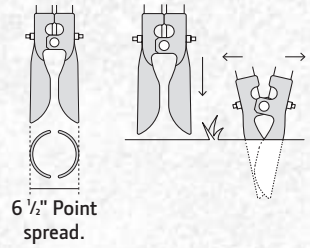

KEY	CODE	ITEM	AMES ITEMS No.	UPC CODE	DESCRIPTION	HANDLE	BUNDLE Units / Weight (lb)	GAYLORD Units / Weight (lb)
A	35120	PRL-F-JD	2594400	755625 043634	Round-Point Shovel, Extended Steps, Fiberglass Handle, 9" Grip	48"	6 / 31	240 / 1,386
B	35121	PCL-F-JD	2594500	755625 043641	Square-Point Shovel, Extended Steps, Fiberglass Handle, 9" Grip	48"	6 / 33	210 / 1,295
C	35170	CA-38F-JD	78006	755625 044549	Hercules Pattern, Heavy-Duty Post Hole Digger, Fiberglass Handle, 9" Grips	48"	2 / 19	100 / 1,092
D	35126	R-15AM-FX-JD	2853900	755625 043696	Forged Bow Rake, 15 Tines, Fiberglass Handle, 9" Grip	60"	6 / 23	252 / 1,104
E	35229	ATJ-XMF-JD	-----	755625 045621	Forged Mortar Hoe, 7" Head, Fiberglass Handle, 9" Grip	60"	6 / 19	240 / 877