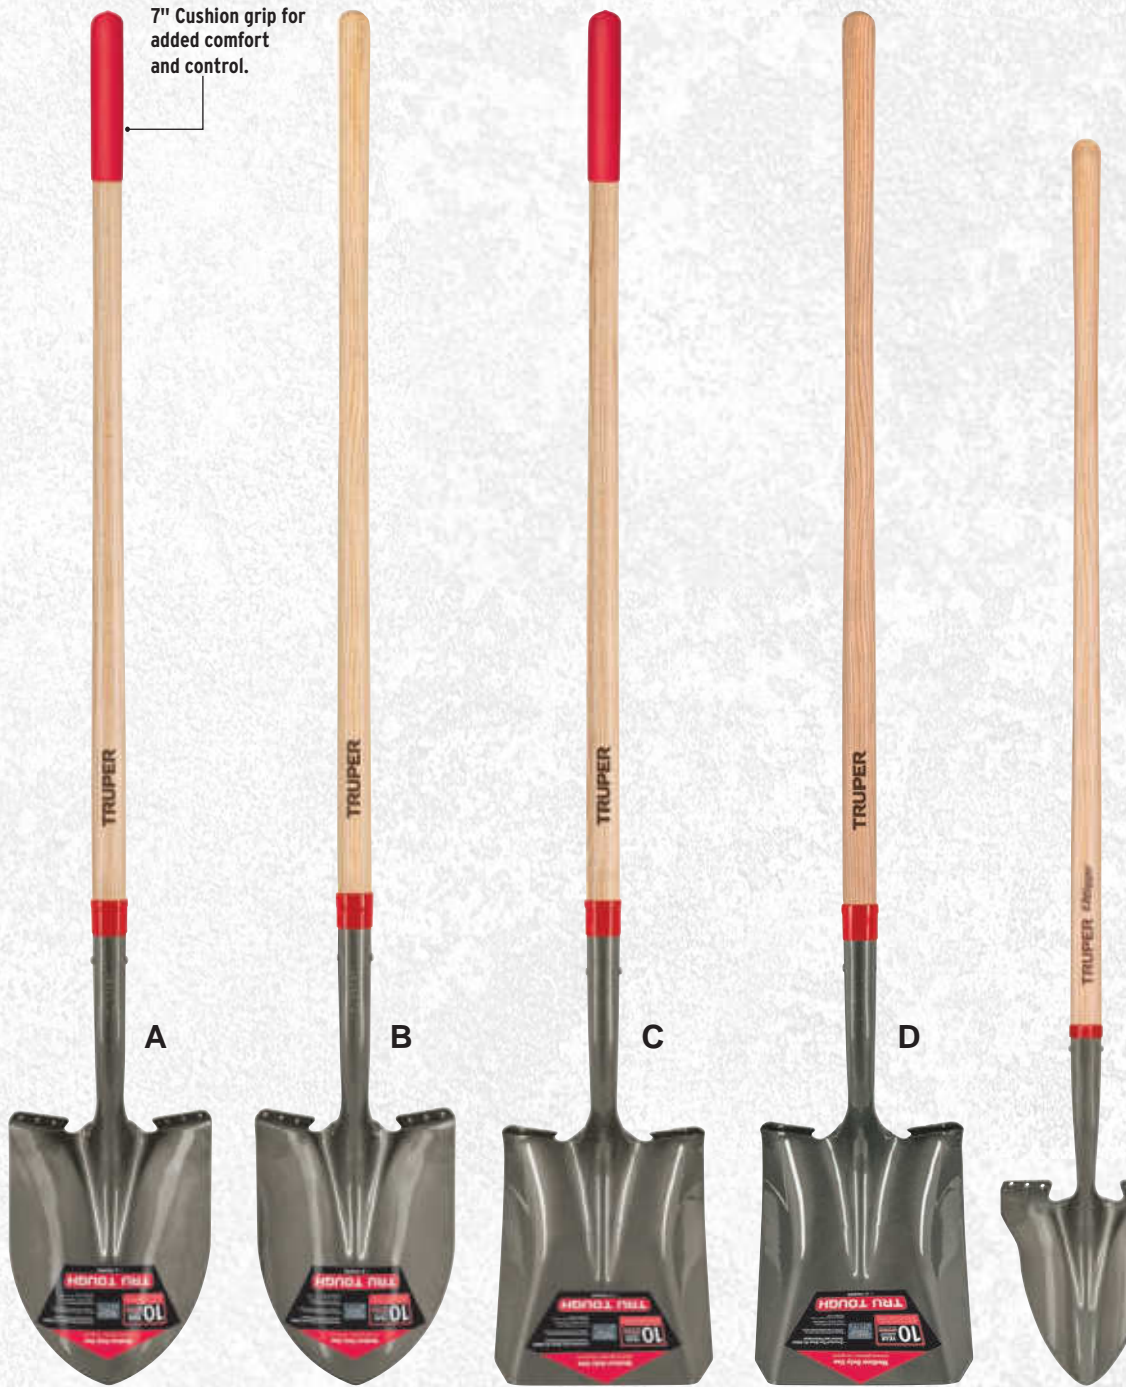

10 YEAR
WARRANTY

7" Cushion grip for added comfort and control.

Handle made with
Premium Wood