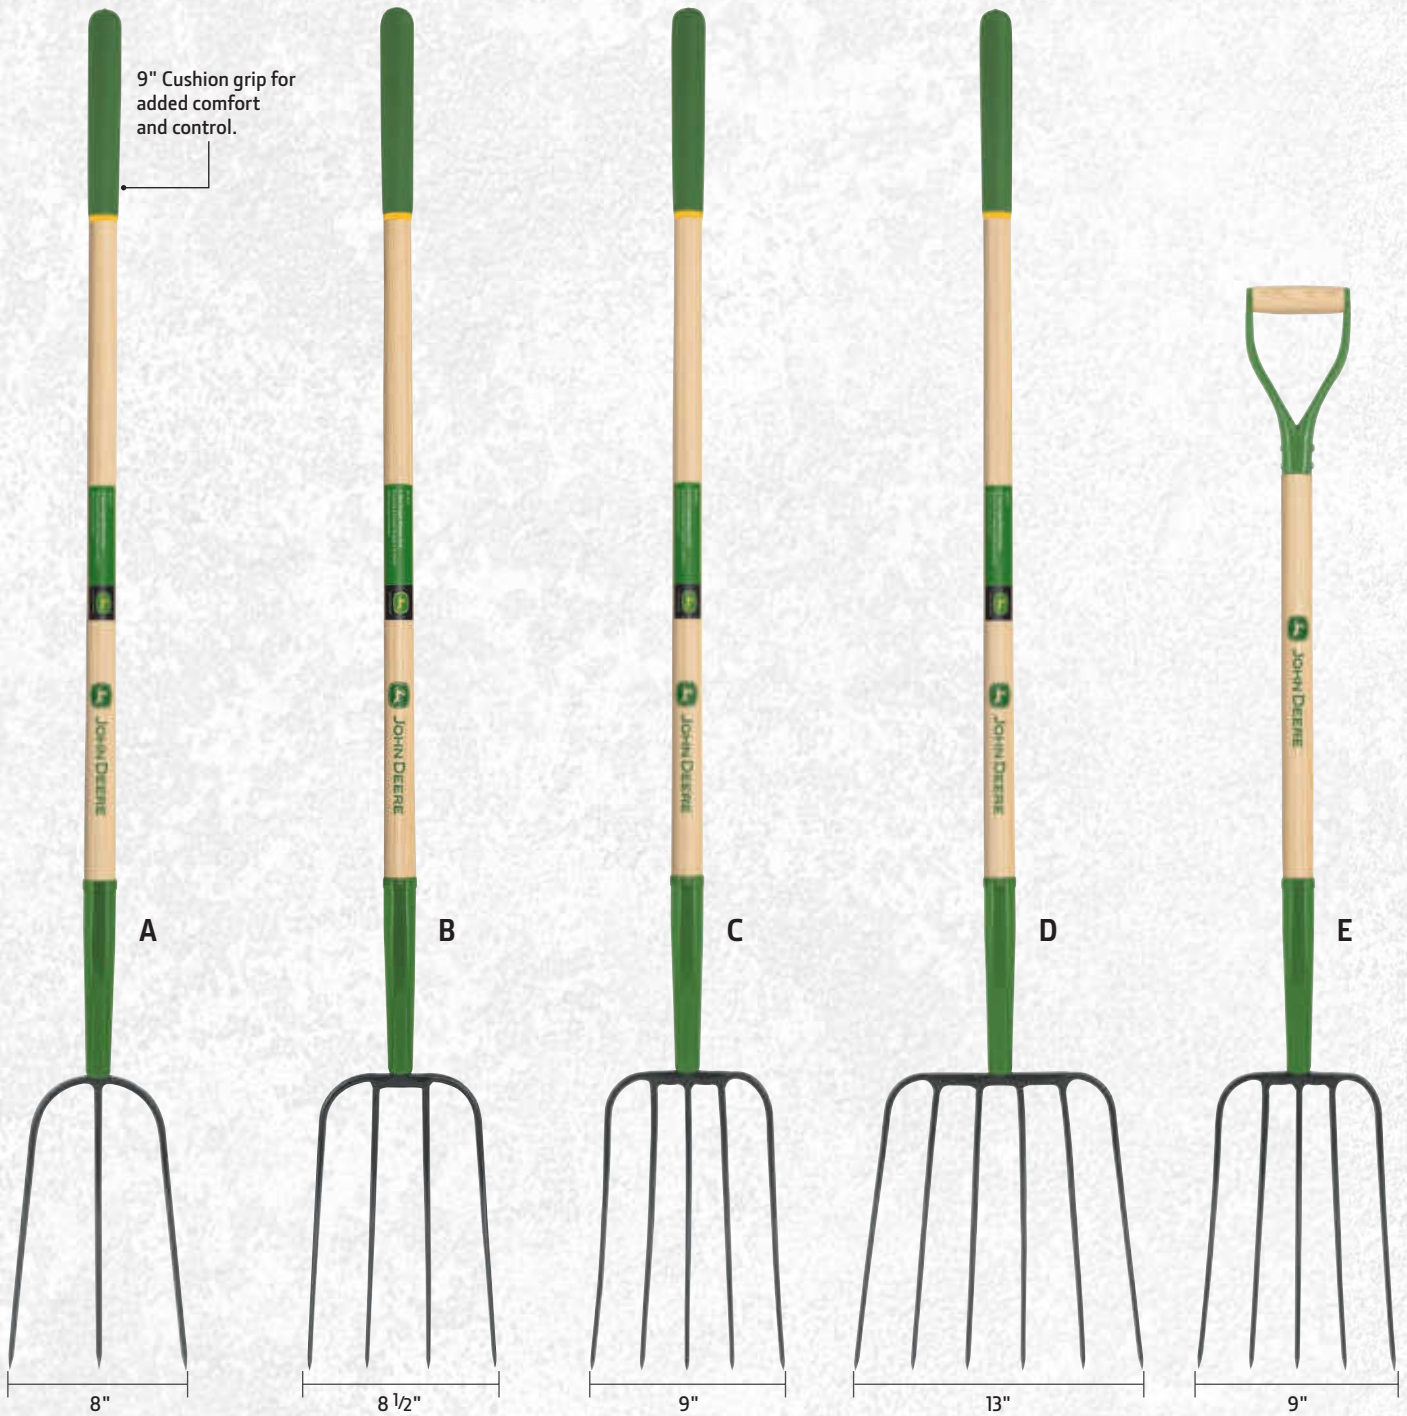

Size #2

Size #2

15 Tines Forged head.

Innovative design with heavy gauge outer tines for increased durability.

Pinned head construction for improved head-to-handle connection strength.

KEY	CODE	ITEM	AMES ITEM No.	UPC CODE	DESCRIPTION	HANDLE	BUNDLE Units / Weight (lb)	GAYLORD Units / Weight (lb)
D	35124	PST-L-JD	79805	755625 043672	Street Shovel, #2 Blade, Hardwood Handle, 9" Grip	50"	6 / 33	60 / 450
E	35314	PST-Y-JD	79809	755625 047489	Street Shovel, #2 Blade, Hardwood Handle, Steel D-Handle	33"	6 / 30	60 / 423
F	35128	CU-PO-JD	1804300	755625 043719	5 Tine Forged Potato / Refuse Hook, 7 1/2" Head, Hardwood Handle, 9" Grip	54"	6 / 22	144 / 655
G	35125	R-15AM-X-JD	63141	755625 043689	Forged Bow Rake, 15 Tines, Hardwood Handle, 9" Grip	60"	6 / 27	252 / 1,269