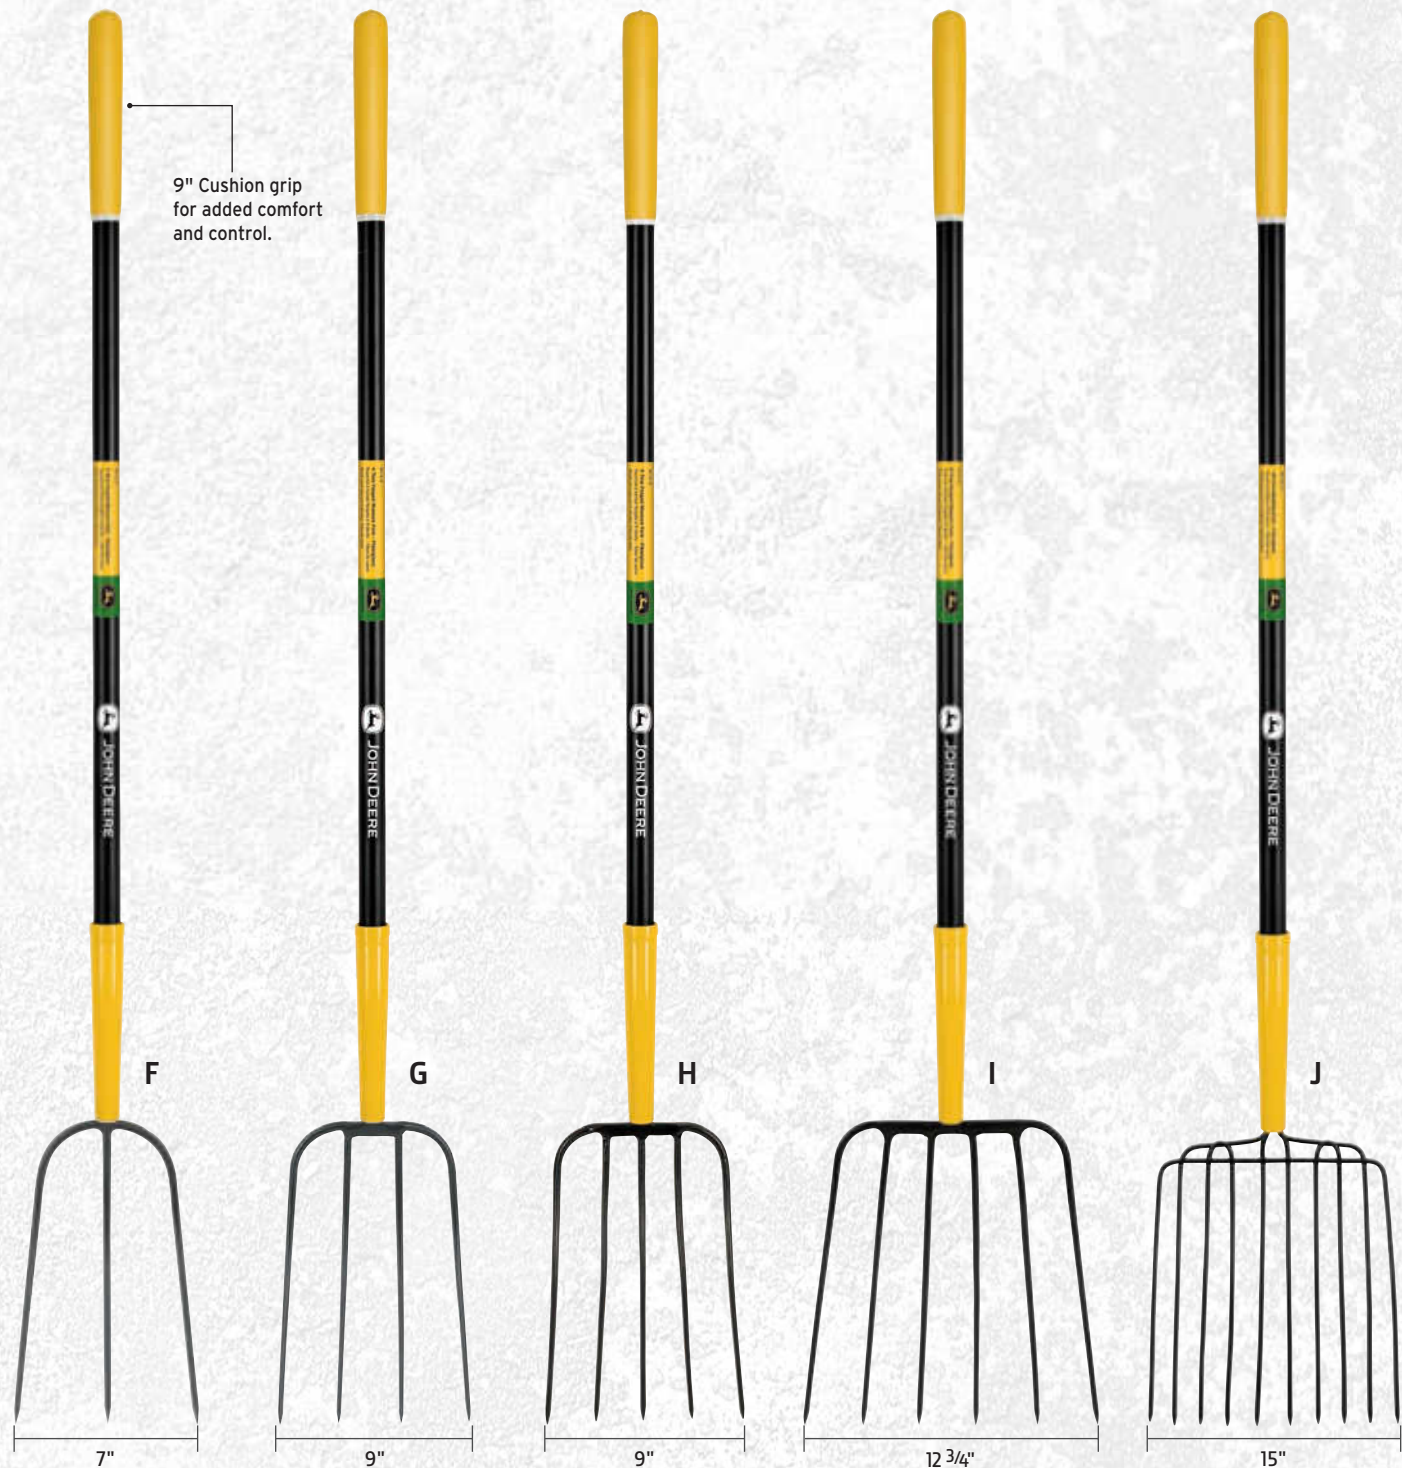

Chevron pattern socket design for premium finish.

14 Gauge blades for maximum toughness.

Extended steps for added comfort and control.

6 1/2" Point spread.

Socket grip.

Inch marking measurements on handle for hole depth accuracy.

9" Cushion grip for added comfort and control.

7"

KEY	CODE	ITEM	AMES ITEMS No.	UPC CODE	DESCRIPTION	HANDLE	BUNDLE Units / Weight (lb)	GAYLORD Units / Weight (lb)
A	35120	PRL-F-JD	2594400	755625 043634	Round-Point Shovel, Extended Steps, Fiberglass Handle, 9" Grip	48"	6 / 31	240 / 1,386
B	35121	PCL-F-JD	2594500	755625 043641	Square-Point Shovel, Extended Steps, Fiberglass Handle, 9" Grip	48"	6 / 33	210 / 1,295
C	35170	CA-38F-JD	78006	755625 044549	Hercules Pattern, Heavy-Duty Post Hole Digger, Fiberglass Handle, 9" Grips	48"	2 / 19	100 / 1,092
D	35126	R-15AM-FX-JD	2853900	755625 043696	Forged Bow Rake, 15 Tines, Fiberglass Handle, 9" Grip	60"	6 / 23	252 / 1,104
E	35229	ATJ-XMF-JD	-----	755625 045621	Forged Mortar Hoe, 7" Head, Fiberglass Handle, 9" Grip	60"	6 / 19	240 / 877