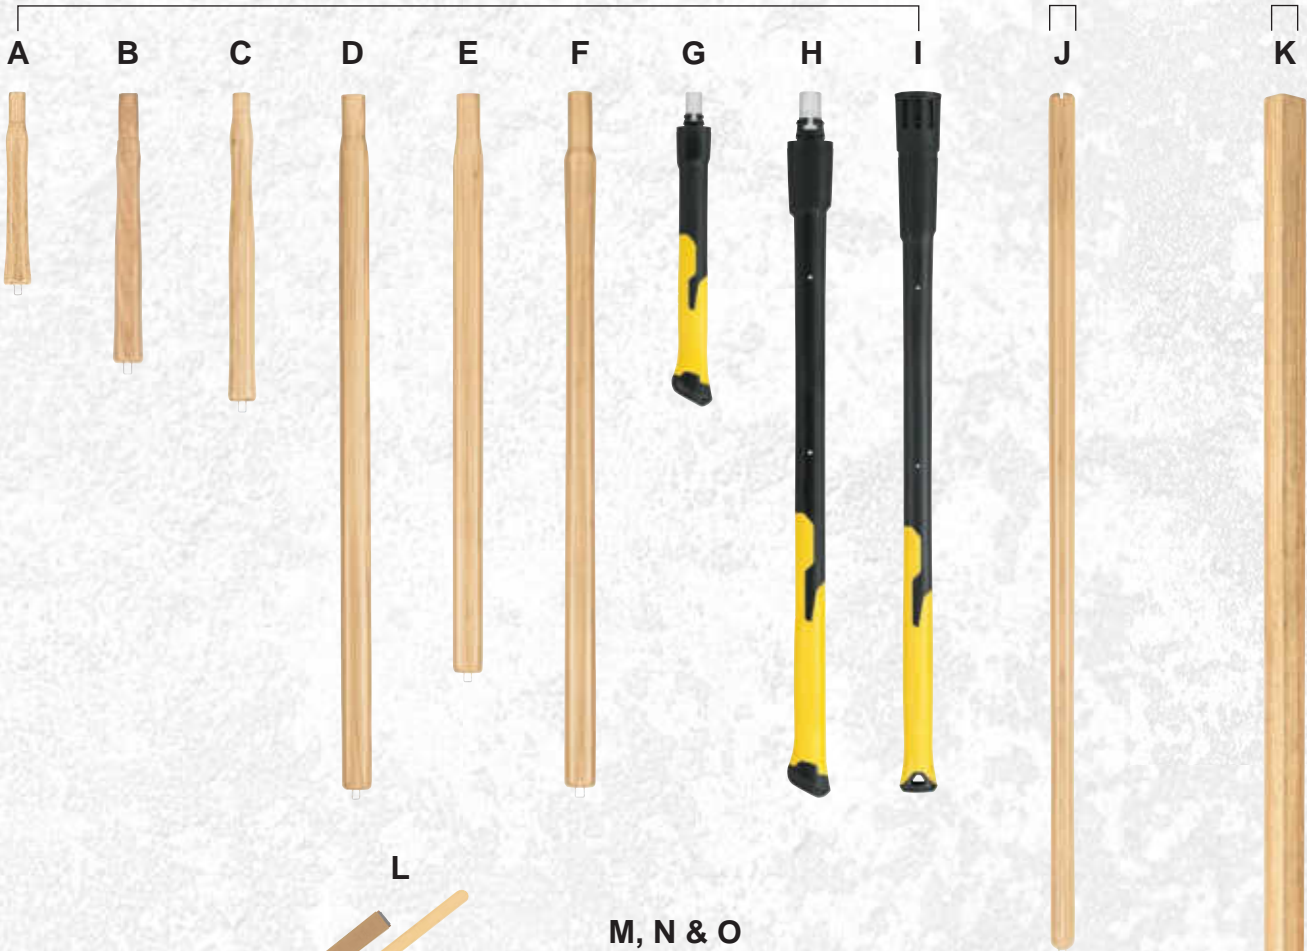

For Hammers

For Tamper

For Wheelbarrows

M, N & O

KEY	CODE	ITEM	UPC CODE	DESCRIPTION	HANDLE	BUNDLE Units / Weight (lb)	GAYLORD Units / Weight (lb)
A	30811	MG-DHT-H	755625 920287	Hardwood Handle for Drilling Hammer	10"	12 / 5	432 / 245
B	30814	MG-MA-16H	755625 920591	Hardwood Handle for 16 oz Claw Hammer	14"	12 / 6	216 / 165
C	30812	MG-MD-4H	755625 920355	Hardwood Handle for Sledge Hammer	16"	12 / 7	192 / 172
D	35062	MG-MD-6/16-36H	755625 042415	Hardwood Handle for Sledge Hammer	36"	6 / 10	132 / 274
E	35068	MG-MD-6/16-30H	755625 042477	Hardwood Handle for Sledge Hammer	30"	6 / 8	132 / 240
F	35063	MG-MD-20H	755625 042422	Hardwood Handle for 20 lb Sledge Hammer	36"	6 / 12	108 / 280
G	30837	MG-MD-4F	755625 004833	Fiberglass Handle for Sledge Hammer, Epoxy Kit included	15"	12 / 12	144 / 194
H	35064	MG-MD-6/16F	755625 042439	Fiberglass Handle for Sledge Hammer, Epoxy Kit included	34"	6 / 15	72 / 228
I	33672	MG-MD-6/16SOF	755625 023575	Fiberglass Handle for Sledge, Maul & 2 1/2 lb Pick	36"	6 / 16	120 / 367
J	35065	MG-KR-L	755625 042446	Wood Handle for Tamper	48"	6 / 13	72 / 210
K	35072	HDL-H-E	755625 042514	39 x 48 mm Heavy-Duty Hardwood Handle for Wheelbarrow	60"	1 / 3	65 / 301
L	35070	EPOXY	755625 042491	Epoxy Kit	-----	20 / 2	160 / 452
M	33948	W-HM	755625 028587	Wedges for Axes	-----	24 / 2	384 / 42
N	33947	W-MD-6/16	755625 028570	Wedges for Sledges and Mauls	-----	24 / 2	384 / 42
O	33949	W-MA	755625 028594	Wedges for Small Hammers	-----	24 / 2	384 / 40