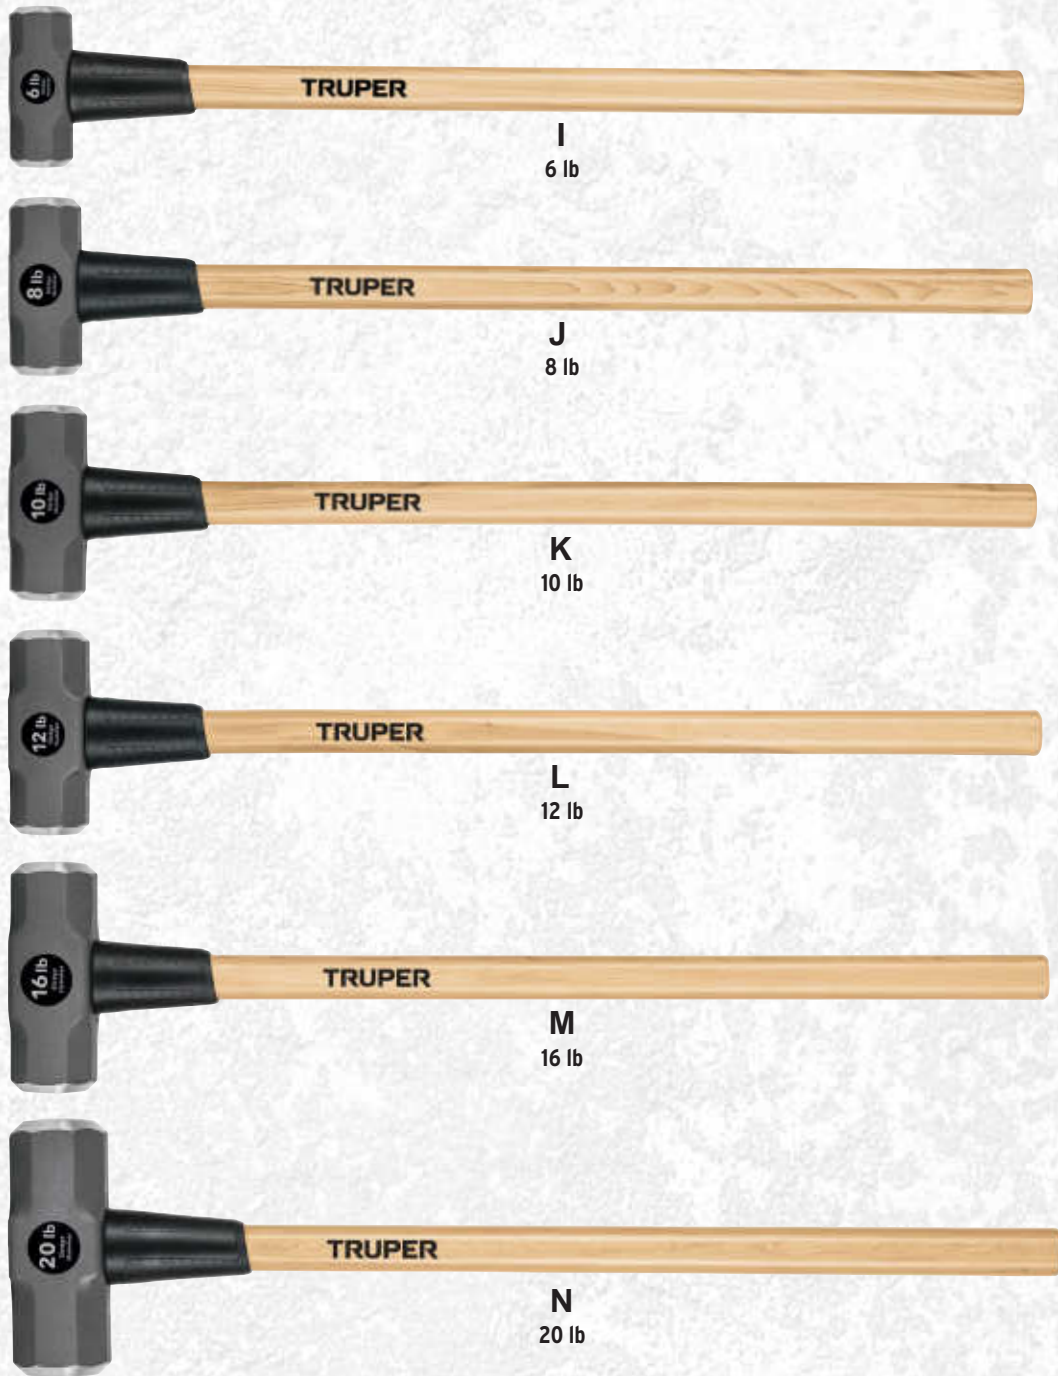

Machined faces help grip small targets like spikes or nails for increased accuracy.

Circle wedge provides uniform 360-degree pressure inside the eye, ensuring the most durable head-to-handle connection.

Drilling Hammers

A
3 lb

B
4 lb

Engineer Hammers

E
3 lb

F
4 lb

Cross-Pein Hammers

C
2 lb

D
3 lb

16" Handle Sledge Hammers

G
6 lb

H
8 lb

KEY	CODE	ITEM	UPC CODE	DESCRIPTION	HANDLE	BUNDLE Units / Weight (lb)	GAYLORD Units / Weight (lb)
A	30948	DHT-3H	755625 326591	3 lb Drilling Hammer, Wood Handle	10"	4 / 13	160 / 559
B	30949	DHT-4H	755625 326669	4 lb Drilling Hammer, Wood Handle	10"	4 / 17	160 / 725
C	30938	CRP-2H	755625 348203	2 lb Cross-Pein Hammer, Wood Handle	16"	4 / 12	144 / 475
D	32493	CRP-3H-C	755625 335647	3 lb Cross-Pein Hammer, Wood Handle	16"	4 / 14	144 / 565
E	30914	MD-3H	755625 325815	3 lb Engineer Hammer, Wood Handle	16"	4 / 14	144 / 565
F	30915	MD-4H	755625 325983	4 lb Engineer Hammer, Wood Handle	16"	4 / 17	96 / 451
G	33186	MD-6H-16	755625 011404	6 lb Sledge Hammer, Wood Handle	16"	4 / 25	160 / 1,064
H	33187	MD-8H-16	755625 011411	8 lb Sledge Hammer, Wood Handle	16"	4 / 36	112 / 1,042

KEY	CODE	ITEM	UPC CODE	DESCRIPTION	HANDLE	BUNDLE Units / Weight (lb)	GAYLORD Units / Weight (lb)
I	30916	MD-6H	755625 326041	6 lb Sledge Hammer, Wood Handle	36"	4 / 29	160 / 1,229
J	30918	MD-8H	755625 326119	8 lb Sledge Hammer, Wood Handle	36"	4 / 39	132 / 1,380
K	30919	MD-10H	755625 326287	10 lb Sledge Hammer, Wood Handle	36"	4 / 48	96 / 1,208
L	30920	MD-12H	755625 326355	12 lb Sledge Hammer, Wood Handle	36"	2 / 27	96 / 1,347
M	30922	MD-16H	755625 326423	16 lb Sledge Hammer, Wood Handle	36"	2 / 35	84 / 1,533
N	30923	MD-20H	755625 344489	20 lb Sledge Hammer, Wood Handle	36"	2 / 42	70 / 1,603