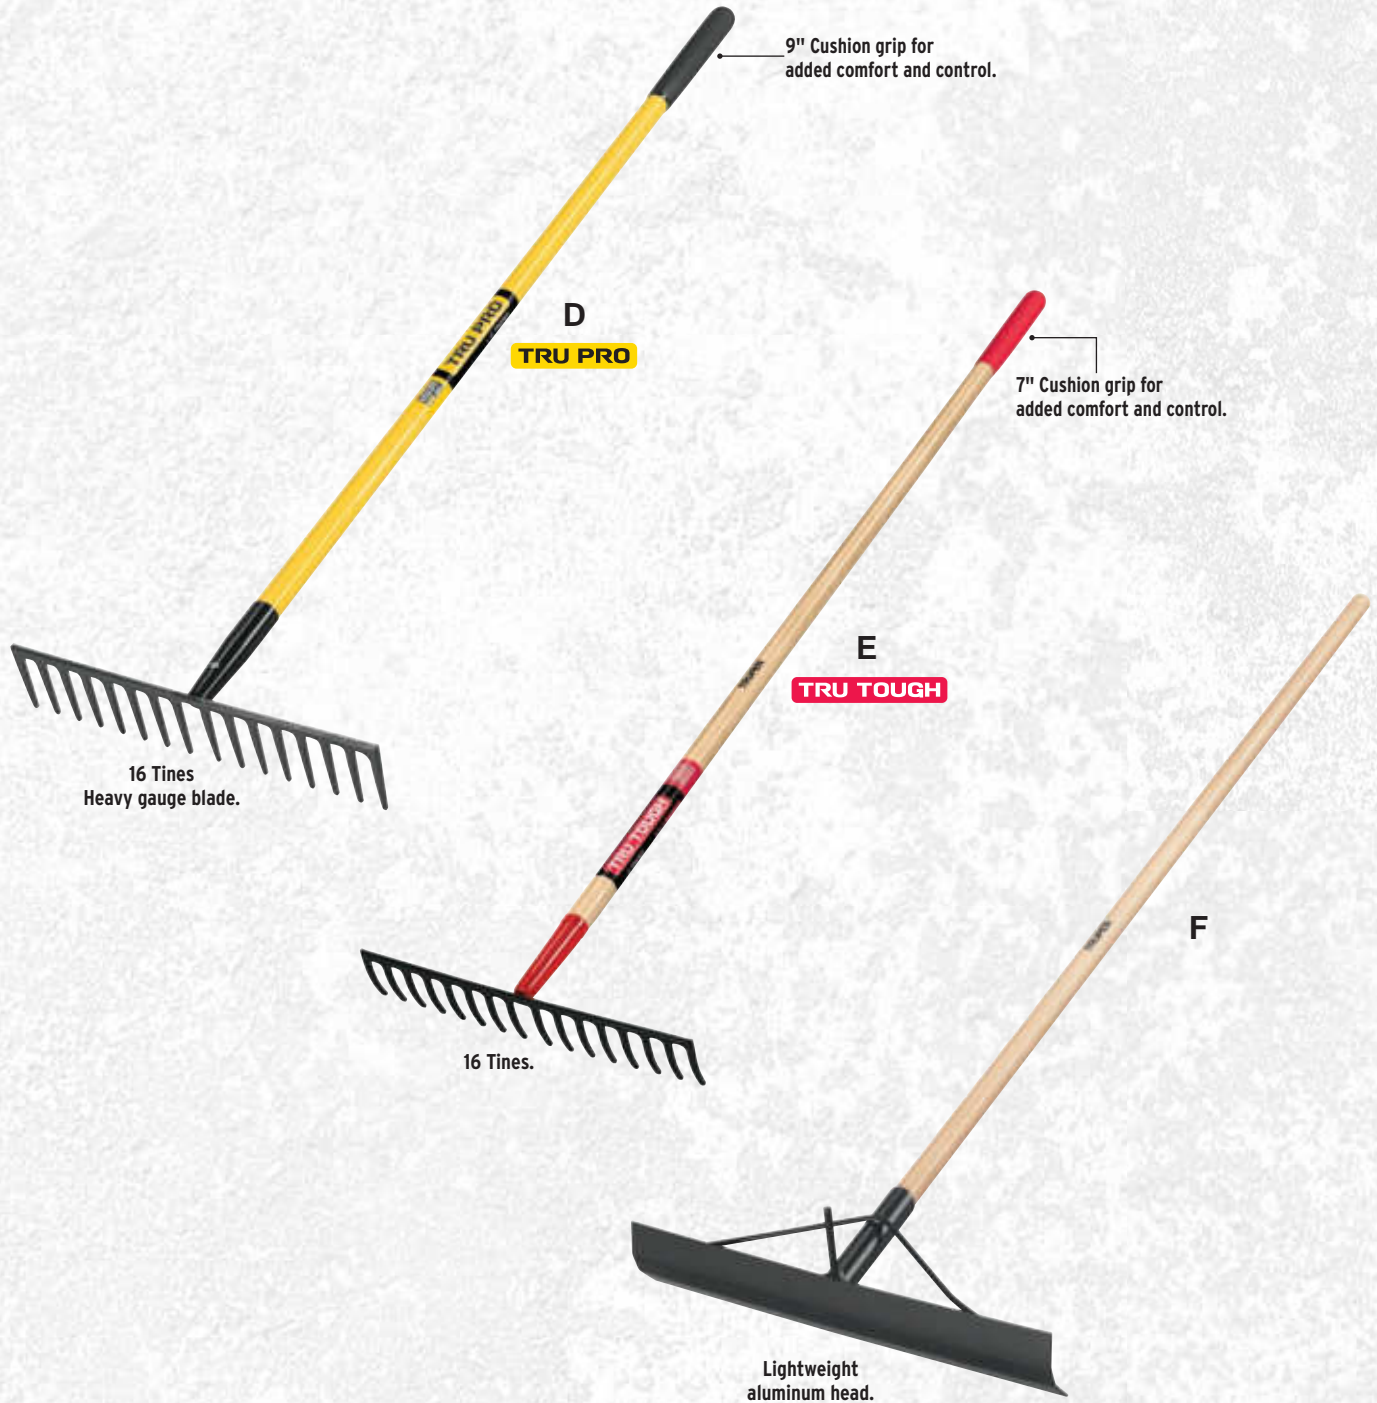

KEY	CODE	ITEM	AMES ITEM No.	UPC CODE	DESCRIPTION	HANDLE	BUNDLE Units / Weight (lb)	GAYLORD Units / Weight (lb)
D	31391	R-16MF	-----	755625 003713	Level Head Rake, 16 Tines, Fiberglass Handle, 9" Grip	60"	6 / 24	90 / 491
E	31383	R-16-ME	-----	755625 101525	Level Head Rake, 16 Tines, Wood Handle, 7" Grip	60"	6 / 19	120 / 511
F	33106	COMO	-----	755625 011107	Concrete Mover, Aluminum Head, Wood Handle	54"	3 / 7	72 / 278