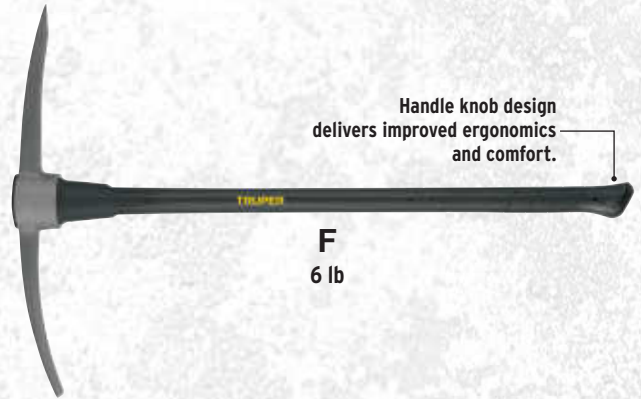

F
6 lb

Handle knob design delivers improved ergonomics and comfort.