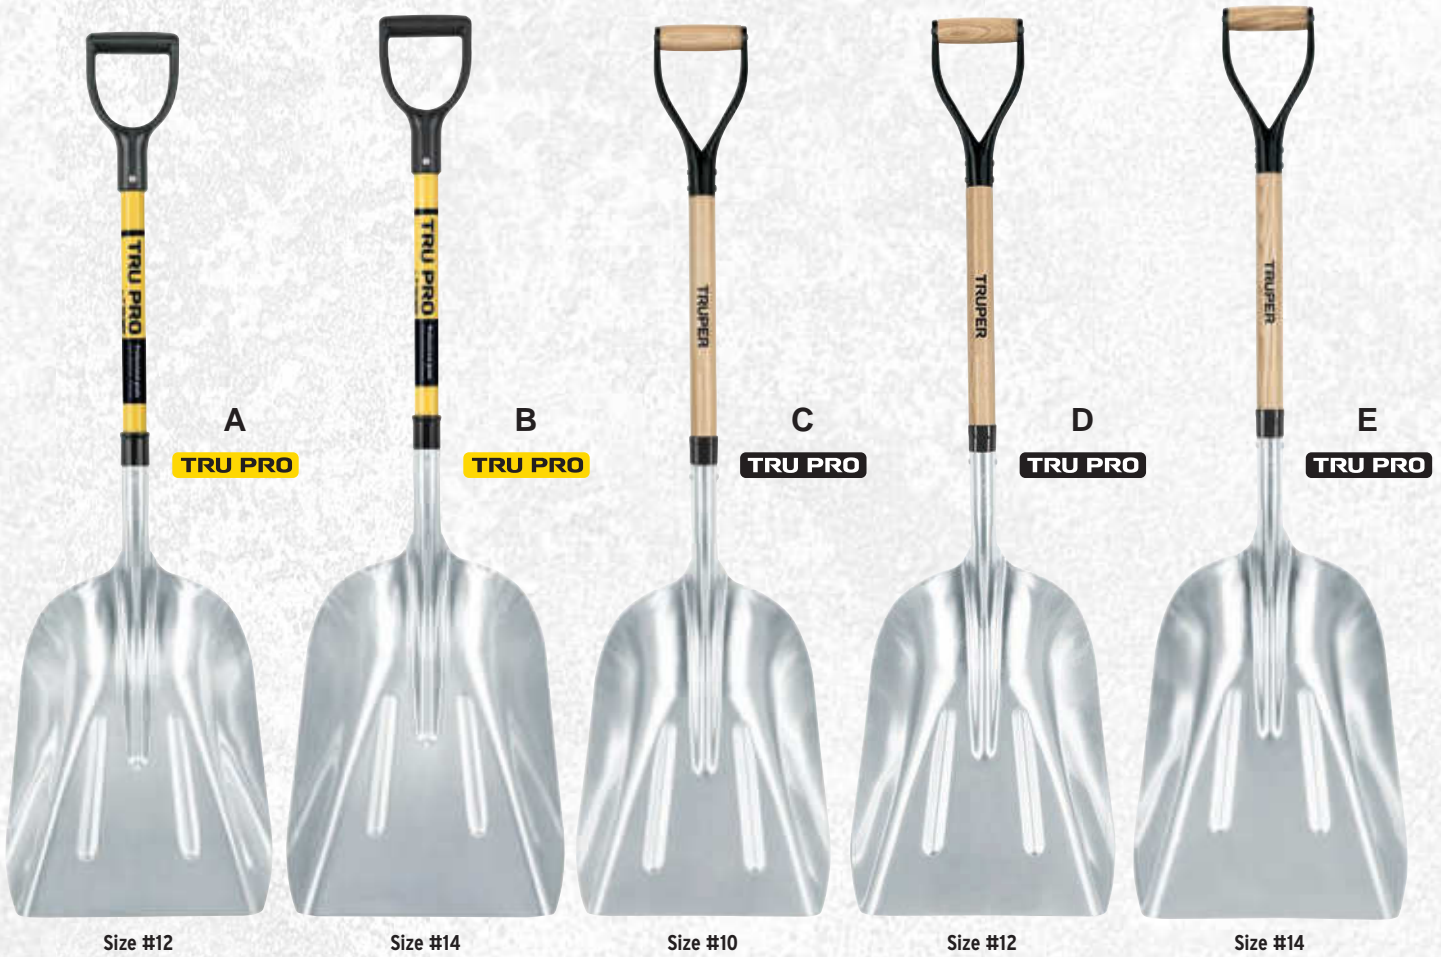

Powder-coated 17 Gauge blades for medium to light-duty use.

TRU BUILT

Lacquer coated wood handle provides long-lasting durability at a great value.

KEY	CODE	ITEM	AMES ITEMS No.	UPC CODE	DESCRIPTION	GAUGE	HANDLE	BUNDLE Units / Weight (lb)	GAYLORD Units / Weight (lb)
E	31175	PRY-PE	43106	755625 101143	Round-Point Shovel, Turned Steps, Wood Handle, Poly D-Handle	17	28"	6 / 18	198 / 719
F	31176	PCY-PE	42106	755625 305183	Square-Point Shovel, Turned Steps, Wood Handle, Poly D-Handle	17	28"	6 / 19	198 / 753
G	31177	PES-PE	46173	755625 524041	Garden Spade, Rolled Steps, Wood Handle, Poly D-Handle	17	29"	6 / 20	240 / 925
H	31178	PEP-PE	47107	755625 525277	Drain Spade, Rolled Steps, Wood Handle, Poly D-Handle	16	30"	6 / 18	264 / 934

LIFETIME WARRANTY

Rivetless steel ring that connects the shovel head and fiberglass handle making one very strong connection with maximum durability.

Handle made with **Premium Hardwood**

KEY	CODE	ITEM	AMES ITEMS No.	UPC CODE	DESCRIPTION	GAUGE	HANDLE	BUNDLE Units / Weight (lb)	GAYLORD Units / Weight (lb)
A	31298	PALY-12F	53129	755625 000699	#12 Aluminum Scoop, Fiberglass Handle, Poly D-Handle	14	28"	6 / 23	108 / 522
B	31299	PALY-14F	-----	755625 000705	#14 Aluminum Scoop, Fiberglass Handle, Poly D-Handle	14	28"	6 / 23	96 / 503
C	31291	PALY-10M	-----	755625 003874	#10 Aluminum Scoop, Hardwood Handle, Steel D-Handle	14	30"	6 / 22	108 / 524
D	31293	PALY-12M	53128	755625 002716	#12 Aluminum Scoop, Hardwood Handle, Steel D-Handle	14	30"	6 / 24	108 / 554
E	31295	PALY-14M	53130	755625 003881	#14 Aluminum Scoop, Hardwood Handle, Steel D-Handle	14	30"	6 / 25	96 / 519