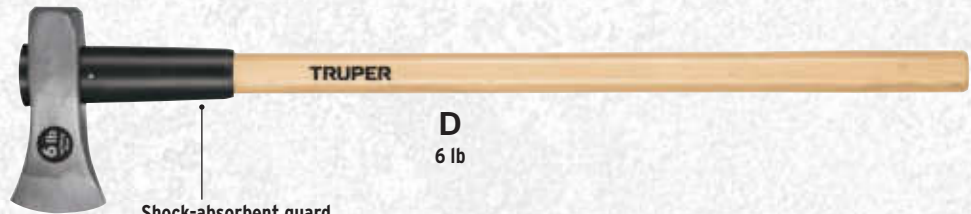

WARNING: Do not strike the back of the axe/maul head with another striking tool to avoid injury.

Shock-absorbent guard for overstrike protection.

KEY	CODE	ITEM	UPC CODE	DESCRIPTION	HANDLE	BUNDLE Units / Weight (lb)	GAYLORD Units / Weight (lb)
A	32692	TJ-3H-C	042904 000038	3 lb Splitting Maul, Hickory Handle	16"	4 / 14	192 / 757
B	30966	TJ-6AH	755625 002433	6 lb Splitting Maul, Axe Eye, Hickory Handle	34"	4 / 30	140 / 1,074
C	30968	TJ-8AH	755625 002440	8 lb Splitting Maul, Axe Eye, Hickory Handle	34"	4 / 37	120 / 1,154
D	30955	TJ-6H	755625 326805	6 lb Splitting Maul, Overstrike Protector, Hickory Handle	36"	4 / 30	140 / 1,085
E	30956	TJ-8H	755625 326973	8 lb Splitting Maul, Overstrike Protector, Hickory Handle	36"	4 / 37	120 / 1,161