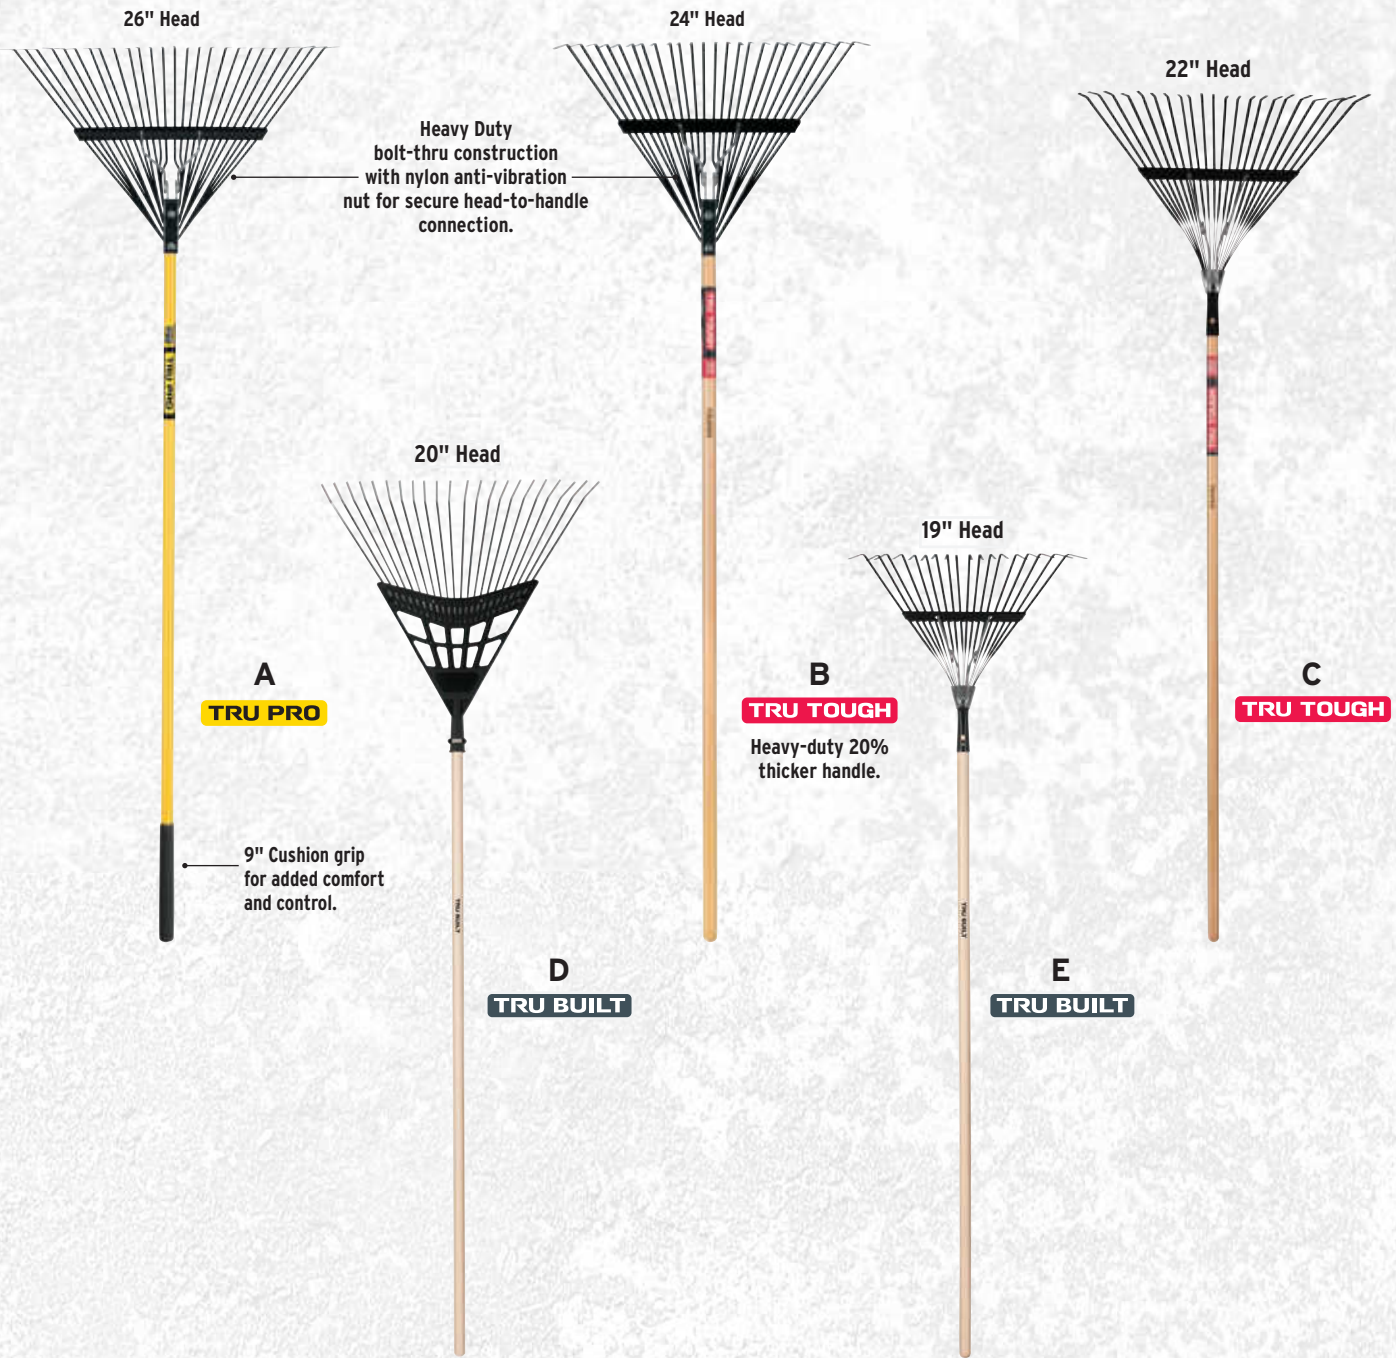

KEY	CODE	ITEM	AMES ITEM No.	UPC CODE	DESCRIPTION	HANDLE	BUNDLE Units / Weight (lb)	GAYLORD Units / Weight (lb)
A	32401	EMX-26F	2915212	755625 010827	Steel Leaf Rake, 26" Head, Fiberglass Handle, 9" Grip	54"	6 / 16	138 / 511
B	30480	EMX-24	2911200	755625 006219	Steel Leaf Rake, 24" Head, Wood Handle	54"	6 / 16	276 / 859
C	30452	EMX-22	64430	755625 500731	Steel Leaf Rake, 22" Head, Wood Handle	48"	6 / 11	276 / 640
D	34851	EMP-22	64025	755625 040060	Poly Steel Leaf Rake, 20" Head, Wood Handle	48"	6 / 9	276 / 554
E	30450	EMX-18	-----	755625 527561	Steel Leaf Rake, 19" Head, Wood Handle	48"	6 / 10	348 / 699