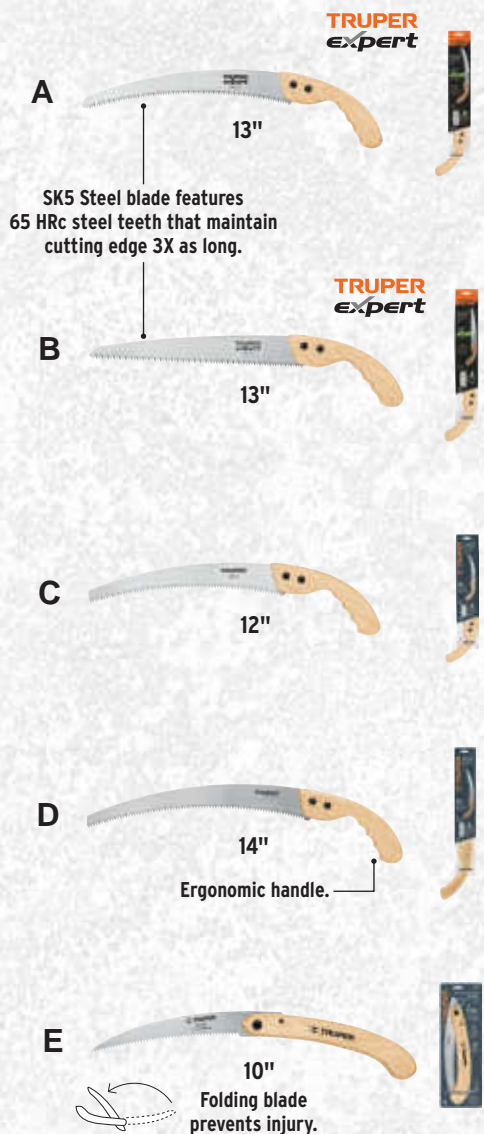

Pruning Notch for Grabbing and Cutting larger branches.

Hang up hole for convenient storage.

Ergonomic oval grips for added comfort and control.

KEY	CODE	ITEM	UPC CODE	DESCRIPTION	TOTAL LENGHT	BUNDLE Units / Weight (lb)	GAYLORD Units / Weight (lb)
A	31476	TB-17	755625 003911	22" Hedge Shears, 10" Precision Ground Blade, Steel Handles with Grips	22"	6 / 16	108 / 368
B	31477	TB-19	755625 003928	23" Hedge Shears, 12" Precision Ground Blade, Steel Handles with Grips	23"	6 / 16	126 / 425
C	31484	TE-19S	755625 533029	23 3/8" Hedge Shears, 12" Serrated Blade with Tension Knob, Steel Handles with Grips	23 3/8"	6 / 15	192 / 560
D	31479	TB-122	755625 003935	28" Bypass Loppers, Tubular Steel Handles with Grips, Rubber Bumper Guard	28"	6 / 18	90 / 346
E	31469	T-122E	755625 132765	28" Bypass Loppers, Compound Action, Tubular Steel Handles with Grips, Rubber Bumper Guard	28"	6 / 17	96 / 335
F	31481	TF-122	755625 129581	29" Forged Bypass Loppers, Lightweight Oval Aluminum Handles with Grips, Rubber Bumper Guard	29"	6 / 17	96 / 353
G	31488	T-40	755625 000262	31 1/2" Heavy-Duty Forged Bypass Loppers, Hardwood Handles, Large Capacity Head, Truper Expert	31 1/2"	3 / 16	60 / 390

KEY	CODE	ITEM	UPC CODE	DESCRIPTION	BUNDLE Units / Weight (lb)	GAYLORD Units / Weight (lb)
A	31550	T-20	755625 541321	6" Forged Mini-Pruning Snips	6 / 2	36 / 12
B	31554	T-24	755625 504791	8" Forged Pruning Snips	6 / 3	36 / 20
C	38463	T-66	755625 003959	6" Forged Bypass Pruners	6 / 3	36 / 16
D	31564	T-67	755625 504487	8" Forged Bypass Pruners	6 / 5	36 / 28
E	33180	TR-82M-F	755625 011114	16" Tree Pruner, 11.8 ft Fiberglass Telescoping Handle, Compound Action Head	6 / 32	150 / 854
F	31005	REP-TR-82M-F	755625 035370	Replacement Blade for Tree Pruner	6 / 2	36 / 13
G	33578	FRUT-MG82	755625 020079	Fruit Picker, 96" Telescoping Aluminum Handle	2 / 4	90 / 243