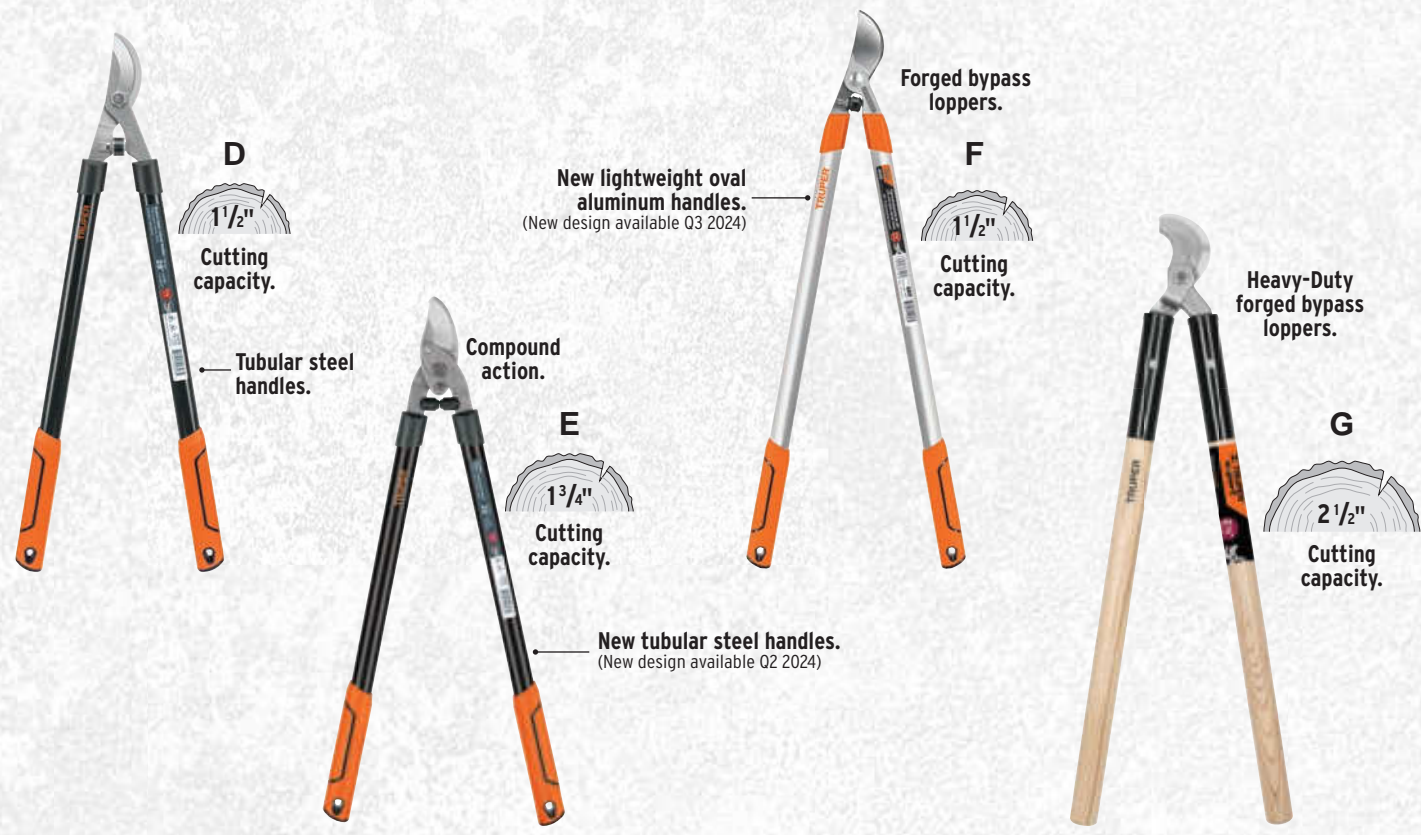

Sturdy and ergonomic couplings

Light-Duty 3-Ply hose

Light-Duty burst strength

KEY	CODE	ITEM	UPC CODE	DESCRIPTION	BUNDLE Units / Weight (lb)	GAYLORD Units / Weight (lb)
E	35305	GH-503	755625 047595	50 ft Reinforced Hose with Metal Couplings, 5/8"	6 / 36	144 / 971
F	35307	GH-753	755625 047618	75 ft Reinforced Hose with Metal Couplings, 5/8"	3 / 25	108 / 1,007
G	35309	GH-1003	755625 047632	100 ft Reinforced Hose with Metal Couplings, 5/8"	3 / 34	72 / 898
H	35304	GH-502	745625 047588	50 ft Reinforced Hose with Plastic Couplings, 1/2"	5 / 19	225 / 1,039

Pruning Notch for Grabbing and Cutting larger branches.

Hang up hole for convenient storage.

Ergonomic oval grips for added comfort and control.

KEY	CODE	ITEM	UPC CODE	DESCRIPTION	TOTAL LENGHT	BUNDLE Units / Weight (lb)	GAYLORD Units / Weight (lb)
A	31476	TB-17	755625 003911	22" Hedge Shears, 10" Precision Ground Blade, Steel Handles with Grips	22"	6 / 16	108 / 368
B	31477	TB-19	755625 003928	23" Hedge Shears, 12" Precision Ground Blade, Steel Handles with Grips	23"	6 / 16	126 / 425
C	31484	TE-19S	755625 533029	23 3/8" Hedge Shears, 12" Serrated Blade with Tension Knob, Steel Handles with Grips	23 3/8"	6 / 15	192 / 560
D	31479	TB-122	755625 003935	28" Bypass Loppers, Tubular Steel Handles with Grips, Rubber Bumper Guard	28"	6 / 18	90 / 346
E	31469	T-122E	755625 132765	28" Bypass Loppers, Compound Action, Tubular Steel Handles with Grips, Rubber Bumper Guard	28"	6 / 17	96 / 335
F	31481	TF-122	755625 129581	29" Forged Bypass Loppers, Lightweight Oval Aluminum Handles with Grips, Rubber Bumper Guard	29"	6 / 17	96 / 353
G	31488	T-40	755625 000262	31 1/2" Heavy-Duty Forged Bypass Loppers, Hardwood Handles, Large Capacity Head, Truper Expert	31 1/2"	3 / 16	60 / 390