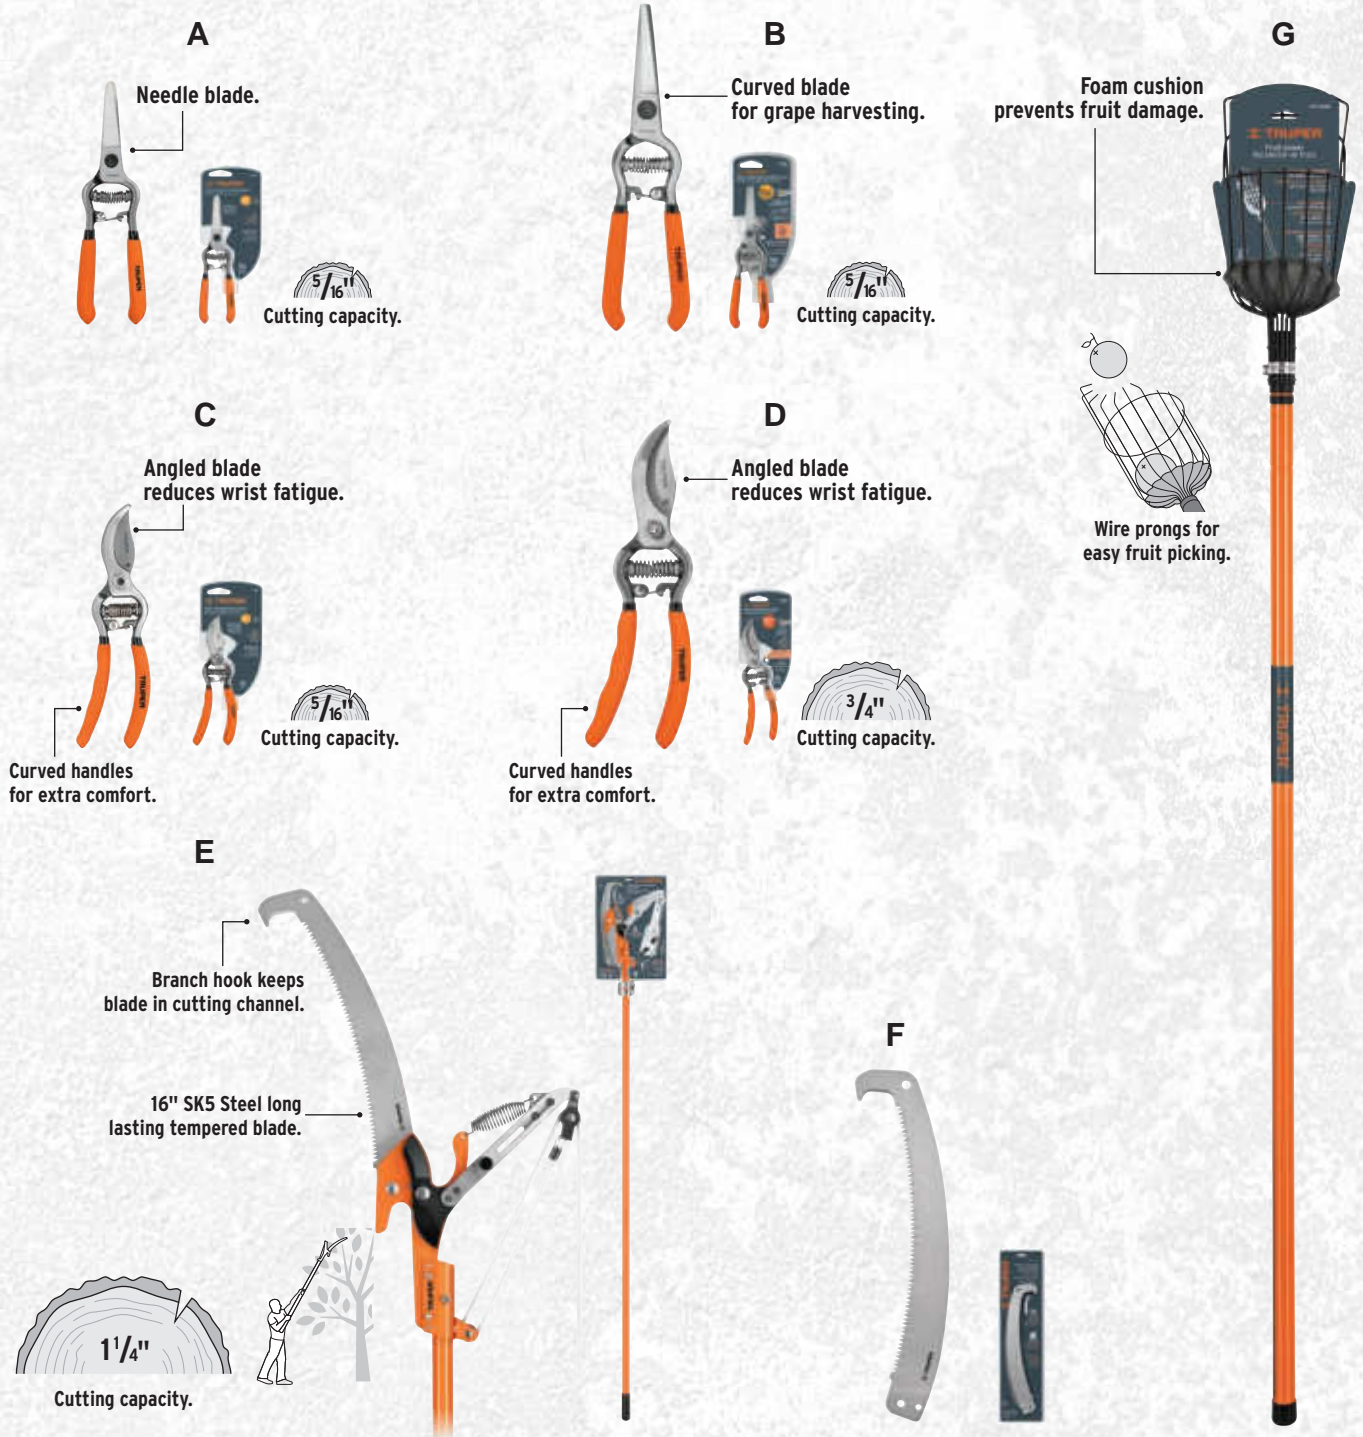

Pruning Notch for Grabbing and Cutting larger branches.

Hang up hole for convenient storage.

Ergonomic oval grips for added comfort and control.

KEY	CODE	ITEM	UPC CODE	DESCRIPTION	TOTAL LENGHT	BUNDLE Units / Weight (lb)	GAYLORD Units / Weight (lb)
A	31476	TB-17	755625 003911	22" Hedge Shears, 10" Precision Ground Blade, Steel Handles with Grips	22"	6 / 16	108 / 368
B	31477	TB-19	755625 003928	23" Hedge Shears, 12" Precision Ground Blade, Steel Handles with Grips	23"	6 / 16	126 / 425
C	31484	TE-19S	755625 533029	23 3/8" Hedge Shears, 12" Serrated Blade with Tension Knob, Steel Handles with Grips	23 3/8"	6 / 15	192 / 560
D	31479	TB-122	755625 003935	28" Bypass Loppers, Tubular Steel Handles with Grips, Rubber Bumper Guard	28"	6 / 18	90 / 346
E	31469	T-122E	755625 132765	28" Bypass Loppers, Compound Action, Tubular Steel Handles with Grips, Rubber Bumper Guard	28"	6 / 17	96 / 335
F	31481	TF-122	755625 129581	29" Forged Bypass Loppers, Lightweight Oval Aluminum Handles with Grips, Rubber Bumper Guard	29"	6 / 17	96 / 353
G	31488	T-40	755625 000262	31 1/2" Heavy-Duty Forged Bypass Loppers, Hardwood Handles, Large Capacity Head, Truper Expert	31 1/2"	3 / 16	60 / 390

KEY	CODE	ITEM	UPC CODE	DESCRIPTION	BUNDLE Units / Weight (lb)	GAYLORD Units / Weight (lb)
A	31550	T-20	755625 541321	6" Forged Mini-Pruning Snips	6 / 2	36 / 12
B	31554	T-24	755625 504791	8" Forged Pruning Snips	6 / 3	36 / 20
C	38463	T-66	755625 003959	6" Forged Bypass Pruners	6 / 3	36 / 16
D	31564	T-67	755625 504487	8" Forged Bypass Pruners	6 / 5	36 / 28
E	33180	TR-82M-F	755625 011114	16" Tree Pruner, 11.8 ft Fiberglass Telescoping Handle, Compound Action Head	6 / 32	150 / 854
F	31005	REP-TR-82M-F	755625 035370	Replacement Blade for Tree Pruner	6 / 2	36 / 13
G	33578	FRUT-MG82	755625 020079	Fruit Picker, 96" Telescoping Aluminum Handle	2 / 4	90 / 243