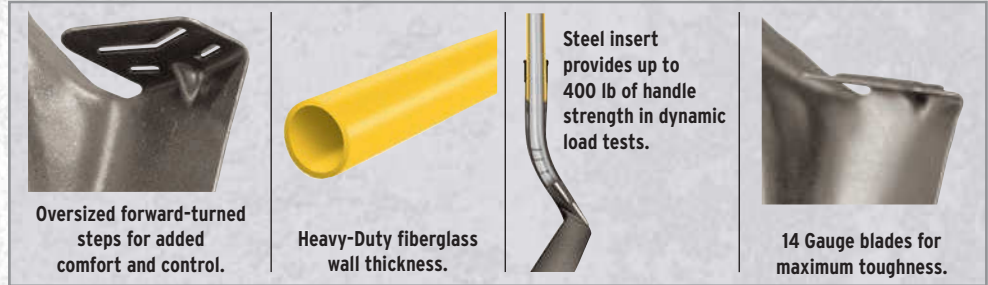

KEY	CODE	ITEM	AMES ITEMS No.	UPC CODE	DESCRIPTION	GAUGE	HANDLE	BUNDLE Units / Weight (lb)	GAYLORD Units / Weight (lb)
G	31200	PRY-F	2594700	755625 124845	Round-Point Shovel, Extended Steps, Fiberglass D-Handle	14	30"	6 / 28	120 / 669
H	31201	PCY-F	2594800	755625 323521	Square-Point Shovel, Extended Steps, Fiberglass D-Handle	14	30"	6 / 30	102 / 623
I	31202	PES-F	-----	755625 523297	Garden Spade, Extended Steps, Fiberglass D-Handle	14	29"	6 / 26	138 / 714
J	31285	PEP-16F	47604	755625 000224	16" Drain Spade, Fiberglass D-Handle	14	32"	6 / 27	192 / 994
K	31205	TR-BY-F	-----	755625 435941	Round-Point Trunk Buddy, One-piece Poly D-Handle with Fiberglass insert	17	21"	6 / 11	96 / 227
L	31206	TR-BY-FC	-----	755625 462121	Square-Point Trunk Buddy, One-piece Poly D-Handle with Fiberglass insert	17	21"	6 / 12	96 / 257