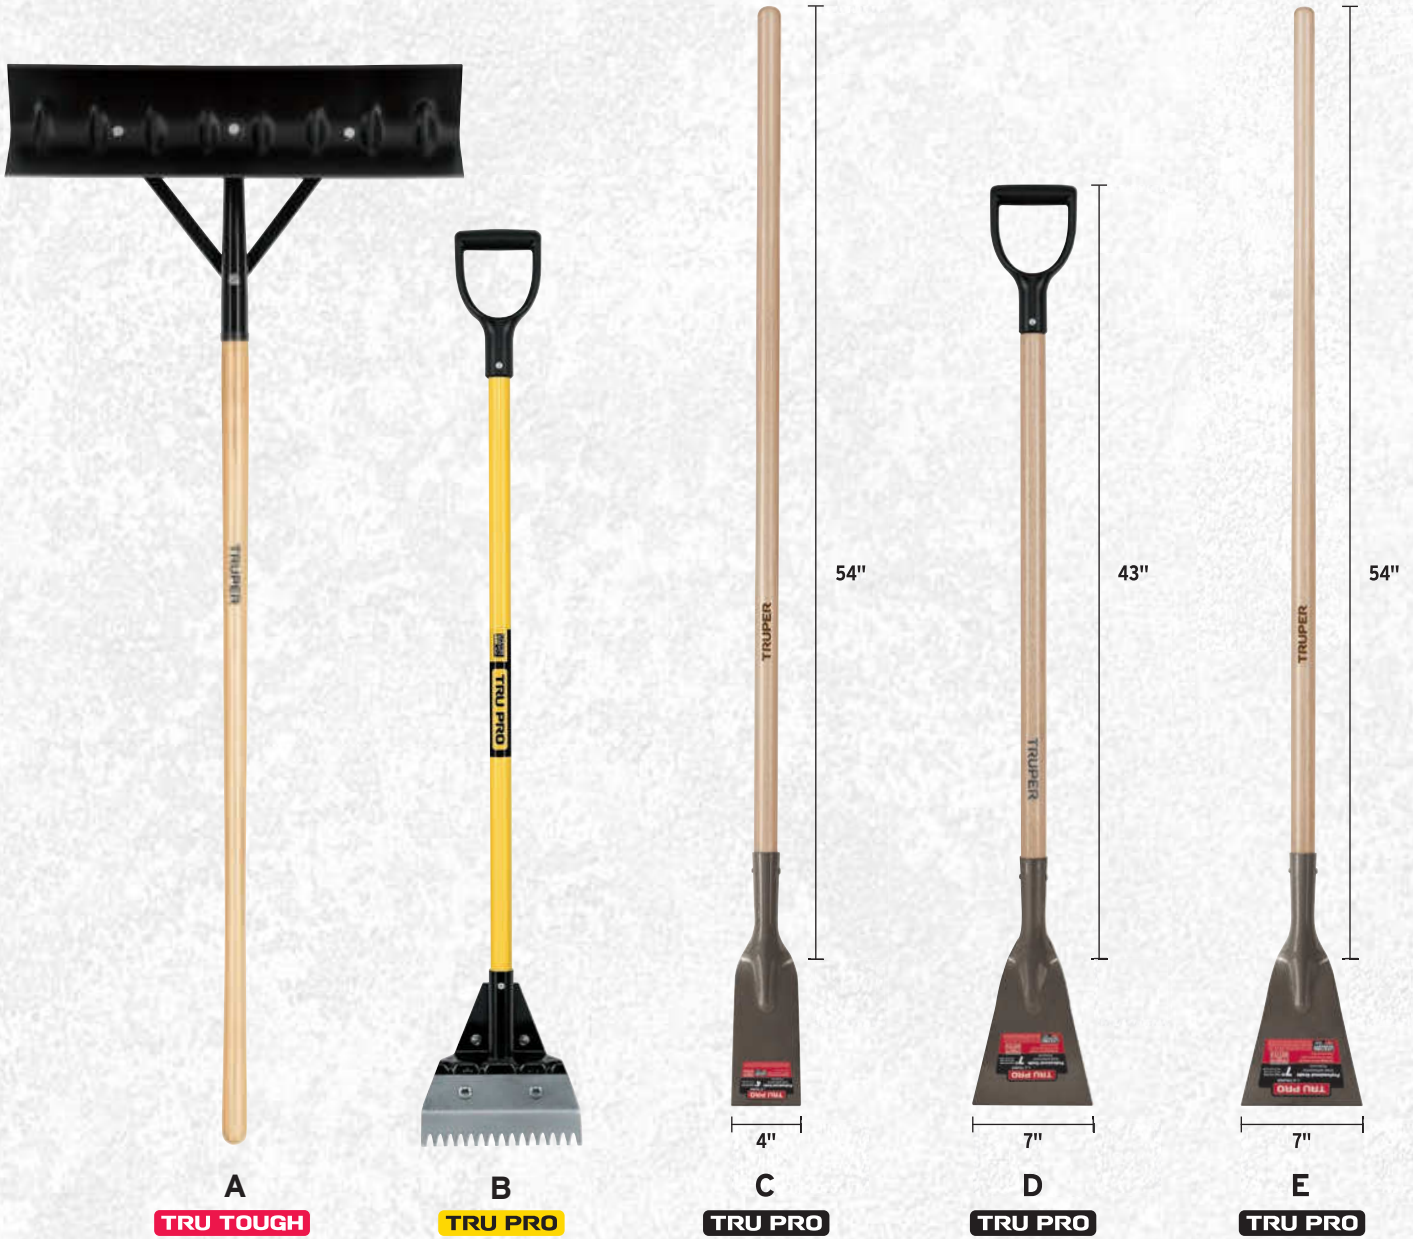

KEY	CODE	ITEM	AMES ITEM No.	UPC CODE	DESCRIPTION	HANDLE	BUNDLE Units / Weight (lb)	GAYLORD Units / Weight (lb)
A	33130	BA-SCR	83111	755625 010124	Barn Scraper, 14 Gauge, Reversible Blade, Wood Handle	54"	2 / 13	36 / 379
B	33129	SHR-1F	2594100	755625 010117	Asphalt Shingle Remover, Fiberglass Poly D-Handle	42"	2 / 11	54 / 417
C	31750	SCR-4	81104	755625 106025	4" Forged Heavy-Duty Scraper, Hardwood Handle	54"	6 / 25	102 / 540
D	31760	SCR-7D	81100	755625 001528	7" Forged Heavy-Duty Scraper, Hardwood Handle, Poly D-Handle	43"	6 / 27	102 / 569
E	31752	SCR-7	81109	755625 106193	7" Forged Heavy-Duty Scraper, Hardwood Handle	54"	6 / 28	102 / 588