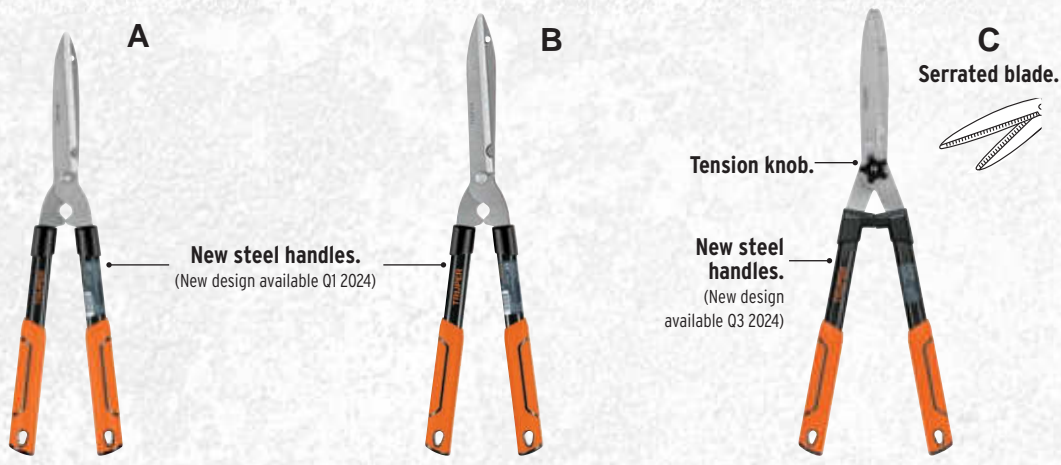

Sturdy and ergonomic couplings

Light-Duty 3-Ply hose

Light-Duty burst strength

KEY	CODE	ITEM	UPC CODE	DESCRIPTION	BUNDLE Units / Weight (lb)	GAYLORD Units / Weight (lb)
E	35305	GH-503	755625 047595	50 ft Reinforced Hose with Metal Couplings, 5/8"	6 / 36	144 / 971
F	35307	GH-753	755625 047618	75 ft Reinforced Hose with Metal Couplings, 5/8"	3 / 25	108 / 1,007
G	35309	GH-1003	755625 047632	100 ft Reinforced Hose with Metal Couplings, 5/8"	3 / 34	72 / 898
H	35304	GH-502	745625 047588	50 ft Reinforced Hose with Plastic Couplings, 1/2"	5 / 19	225 / 1,039

Pruning Notch for Grabbing and Cutting larger branches.

Hang up hole for convenient storage.

Ergonomic oval grips for added comfort and control.

KEY	CODE	ITEM	UPC CODE	DESCRIPTION	TOTAL LENGHT	BUNDLE Units / Weight (lb)	GAYLORD Units / Weight (lb)
A	31476	TB-17	755625 003911	22" Hedge Shears, 10" Precision Ground Blade, Steel Handles with Grips	22"	6 / 16	108 / 368
B	31477	TB-19	755625 003928	23" Hedge Shears, 12" Precision Ground Blade, Steel Handles with Grips	23"	6 / 16	126 / 425
C	31484	TE-19S	755625 533029	23 3/8" Hedge Shears, 12" Serrated Blade with Tension Knob, Steel Handles with Grips	23 3/8"	6 / 15	192 / 560
D	31479	TB-122	755625 003935	28" Bypass Loppers, Tubular Steel Handles with Grips, Rubber Bumper Guard	28"	6 / 18	90 / 346
E	31469	T-122E	755625 132765	28" Bypass Loppers, Compound Action, Tubular Steel Handles with Grips, Rubber Bumper Guard	28"	6 / 17	96 / 335
F	31481	TF-122	755625 129581	29" Forged Bypass Loppers, Lightweight Oval Aluminum Handles with Grips, Rubber Bumper Guard	29"	6 / 17	96 / 353
G	31488	T-40	755625 000262	31 1/2" Heavy-Duty Forged Bypass Loppers, Hardwood Handles, Large Capacity Head, Truper Expert	31 1/2"	3 / 16	60 / 390